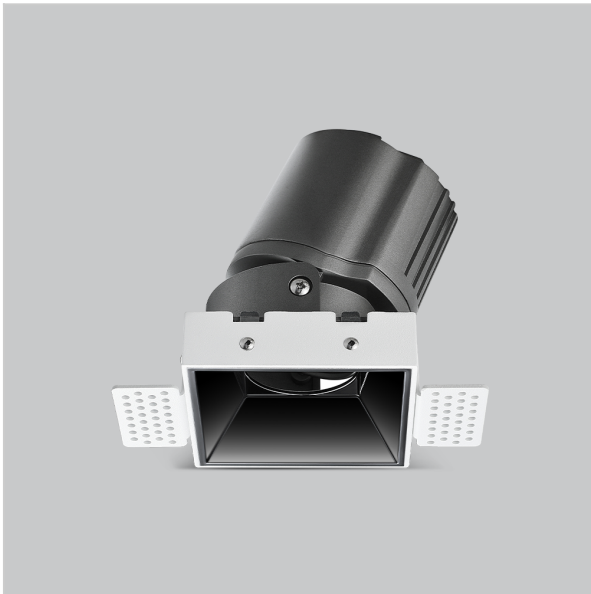

# Thiea Down Lights

ITEM SKU#: 662187500690

## Product Code : IK-RTHEIADL-15W-27K-WH-90C-24D

Voltage	100 - 277 V AC, 50-60 Hz
Lumen Output	1277.61lm
Power	15W
Efficacy	140lm/w
CCT	2700K
CRI	>90
Beam Angle	24°
Light Distribution	Medium
LED Type	COB
LED Light Source	Osram SOLERIQ S 19
Start Time	Instant
Driver	Stand Alone (included)
Operating Position	Non - Swiveling Type
Dimming	On-Off / Triac / 0-10 V
Construction	Sqaure
Mounting Type	Recessed
Heads	Single Head
Body Material	Aluminium Die cast
Finish	White
Length	3-3/4"
Height	5-1/8"
Cut Out	3-7/8"
Optics	Darklight Technology Black, Silver
Width (W)	3-3/4"
Application Area	Guest Room, Corridor, Restaurant, Meeting Room Club, Hall, Hotel Entrance

### Beam Spread (Options)

Spot	15°	Medium	24°	Flood	38°	Wide Flood	60°
ft	Ø	ft	Ø	ft	Ø	ft	Ø
3.0	0.72	3.0	1.41	3.0	2.03	3.0	3.15
9.0	2.15	9.0	4.22	9.0	6.09	9.0	9.45
15.0	3.58	15.0	7.04	15.0	10.15	15.0	15.75

Theia, a square LED downlight made of aluminum die cast with high quality powder coated luminaire housing and optimum heat sink. Specular reflector & power grid / global connectors available with isolated LED Driver using Ultra bright OSRAM COB.