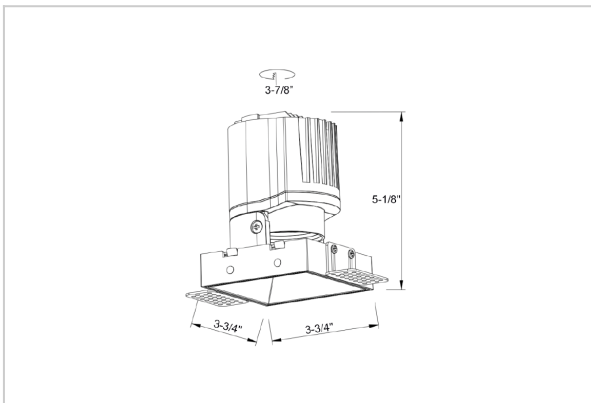

## Product Code : IK-RTHEIADL-15W-27K-WH-90C-24D

Voltage	100 - 277 V AC, 50-60 Hz
Lumen Output	1277.61lm
Power	15W
Efficacy	140lm/w
CCT	2700K
CRI	>90
Beam Angle	24°
Light Distribution	Medium
LED Type	COB
LED Light Source	Osram SOLERIQ S 19
Start Time	Instant
Driver	Stand Alone (included)
Operating Position	Non - Swiveling Type
Dimming	On-Off / Triac / 0-10 V
Construction	Sqaure
Mounting Type	Recessed
Heads	Single Head
Body Material	Aluminium Die cast
Finish	White
Length	3-3/4"
Height	5-1/8"
Cut Out	3-7/8"
Optics	Darklight Technology Black, Silver
Width (W)	3-3/4"
Application Area	Guest Room, Corridor, Restaurant, Meeting Room Club, Hall, Hotel Entrance

### Beam Spread (Options)

Spot	15°	Medium	24°	Flood	38°	Wide Flood	60°
ft	Ø	ft	Ø	ft	Ø	ft	Ø
3.0	0.72	3.0	1.41	3.0	2.03	3.0	3.15
9.0	2.15	9.0	4.22	9.0	6.09	9.0	9.45
15.0	3.58	15.0	7.04	15.0	10.15	15.0	15.75