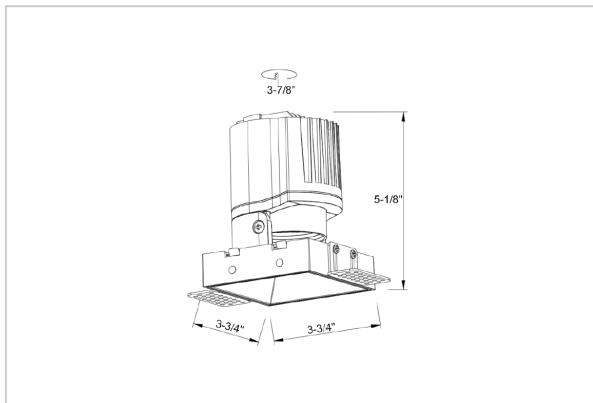

Thiea Down Lights

ITEM SKU#: 662187500676

Product Code : IK-RTHEIADL-15W-35K-WH-90C-15D

Voltage	100 - 277 V AC, 50-60 Hz
Lumen Output	1378.12lm
Power	15W
Efficacy	140lm/w
CCT	3500K
CRI	>90
Beam Angle	15°
Light Distribution	Spot
LED Type	COB
LED Light Source	Osram SOLERIQ S 19
Start Time	Instant
Driver	Stand Alone (included)
Operating Position	Non - Swiveling Type
Dimming	On-Off / Triac / 0-10 V
Construction	Sqaure
Mounting Type	Recessed
Heads	Single Head
Body Material	Aluminium Die cast
Finish	White
Length	3-3/4"
Height	5-1/8"
Cut Out	3-7/8"
Optics	Darklight Technology Black, Silver
Width (W)	3-3/4"
Application Area	Guest Room, Corridor, Restaurant, Meeting Room Club, Hall, Hotel Entrance

Beam Spread (Options)

Spot 15°		Medium 24°		Flood 38°		Wide Flood 60°	
ft	Ø	ft	Ø	ft	Ø	ft	Ø
3.0	0.72	3.0	1.41	3.0	2.03	3.0	3.15
9.0	2.15	9.0	4.22	9.0	6.09	9.0	9.45
15.0	3.58	15.0	7.04	15.0	10.15	15.0	15.75