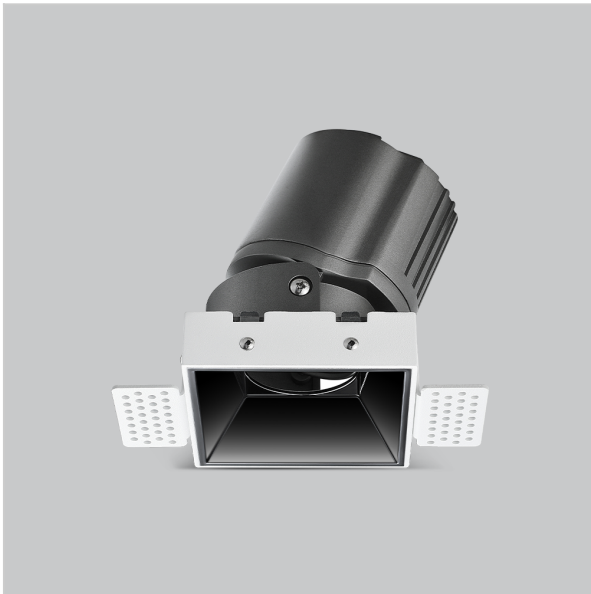

Thiea Down Lights

ITEM SKU#: 662187500645

Product Code : IK-RTHEIADL-8W-40K-WH-90C-60D

Voltage	100 - 277 V AC, 50-60 Hz
Lumen Output	766.45lm
Power	8W
Efficacy	140lm/w
CCT	4000K
CRI	>90
Beam Angle	60°
Light Distribution	Wide flood
LED Type	COB
LED Light Source	Osram SOLERIQ S 19
Start Time	Instant
Driver	Stand Alone (included)
Operating Position	Non - Swiveling Type
Dimming	On-Off / Triac / 0-10 V
Construction	Sqaure
Mounting Type	Recessed
Heads	Single Head
Body Material	Aluminium Die cast
Finish	White
Length	2-7/8"
Height	4"
Cut Out	3"x3"
Optics	Darklight Technology Black, Silver
Width (W)	2-7/8"
Application Area	Guest Room, Corridor, Restaurant, Meeting Room Club, Hall, Hotel Entrance

Beam Spread (Options)

Spot	15°	Medium	24°	Flood	38°	Wide Flood	60°
ft	Ø	ft	Ø	ft	Ø	ft	Ø
3.0	0.72	3.0	1.41	3.0	2.03	3.0	3.15
9.0	2.15	9.0	4.22	9.0	6.09	9.0	9.45
15.0	3.58	15.0	7.04	15.0	10.15	15.0	15.75

Theia, a square LED downlight made of aluminum die cast with high quality powder coated luminaire housing and optimum heat sink. Specular reflector & power grid / global connectors available with isolated LED Driver using Ultra bright OSRAM COB.