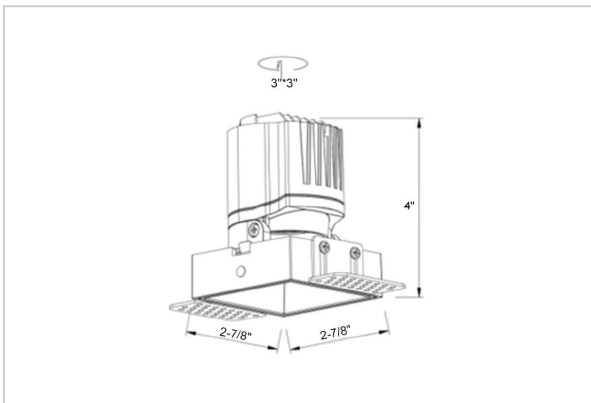

Thiea Down Lights

ITEM SKU#: 662187500645

Product Code : IK-RTHEIADL-8W-40K-WH-90C-60D

Voltage	100 - 277 V AC, 50-60 Hz
Lumen Output	766.45lm
Power	8W
Efficacy	140lm/w
CCT	4000K
CRI	>90
Beam Angle	60°
Light Distribution	Wide flood
LED Type	COB
LED Light Source	Osram SOLERIQ S 19
Start Time	Instant
Driver	Stand Alone (included)
Operating Position	Non - Swiveling Type
Dimming	On-Off / Triac / 0-10 V
Construction	Sqaure
Mounting Type	Recessed
Heads	Single Head
Body Material	Aluminium Die cast
Finish	White
Length	2-7/8"
Height	4"
Cut Out	3"x3"
Optics	Darklight Technology Black, Silver
Width (W)	2-7/8"
Application Area	Guest Room, Corridor, Restaurant, Meeting Room Club, Hall, Hotel Entrance

Beam Spread (Options)

Spot	15°	Medium	24°	Flood	38°	Wide Flood	60°
ft	Ø	ft	Ø	ft	Ø	ft	Ø
3.0	0.72	3.0	1.41	3.0	2.03	3.0	3.15
9.0	2.15	9.0	4.22	9.0	6.09	9.0	9.45
15.0	3.58	15.0	7.04	15.0	10.15	15.0	15.75

Theia, a square LED downlight made of aluminum die cast with high quality powder coated luminaire housing and optimum heat sink. Specular reflector & power grid / global connectors available with isolated LED Driver using Ultra bright OSRAM COB.