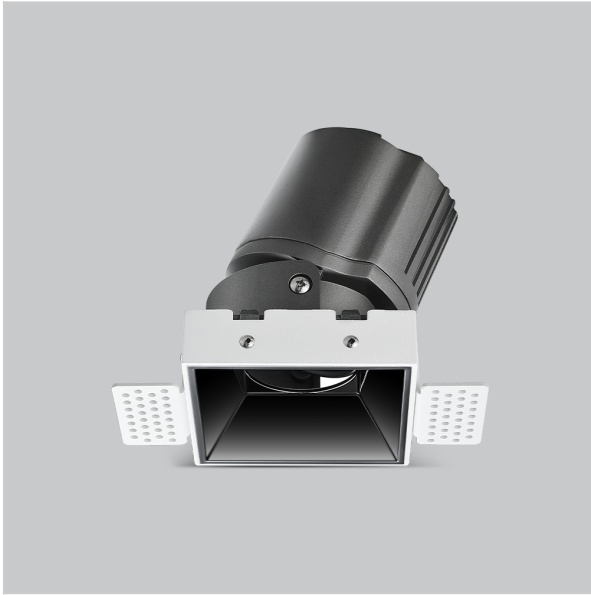

# Thiea Down Lights

ITEM SKU#: 662187500638

## Product Code : IK-RTHEIADL-8W-35K-WH-90C-60D

Voltage	100 - 277 V AC, 50-60 Hz
Lumen Output	729.96lm
Power	8W
Efficacy	140lm/w
CCT	3500K
CRI	>90
Beam Angle	60°
Light Distribution	Wide flood
LED Type	COB
LED Light Source	Osram SOLERIQ S 19
Start Time	Instant
Driver	Stand Alone (included)
Operating Position	Non - Swiveling Type
Dimming	On-Off / Triac / 0-10 V
Construction	Sqaure
Mounting Type	Recessed
Heads	Single Head
Body Material	Aluminium Die cast
Finish	White
Length	2-7/8"
Height	4"
Cut Out	3"x3"
Optics	Darklight Technology Black, Silver
Width (W)	2-7/8"
Application Area	Guest Room, Corridor, Restaurant, Meeting Room Club, Hall, Hotel Entrance

### Beam Spread (Options)

Spot	15°	Medium	24°	Flood	38°	Wide Flood	60°
ft	Ø	ft	Ø	ft	Ø	ft	Ø
3.0	0.72	3.0	1.41	3.0	2.03	3.0	3.15
9.0	2.15	9.0	4.22	9.0	6.09	9.0	9.45
15.0	3.58	15.0	7.04	15.0	10.15	15.0	15.75

Theia, a square LED downlight made of aluminum die cast with high quality powder coated luminaire housing and optimum heat sink. Specular reflector & power grid/global connectors available with isolated LED Driver using Ultra bright OSRAM COB.