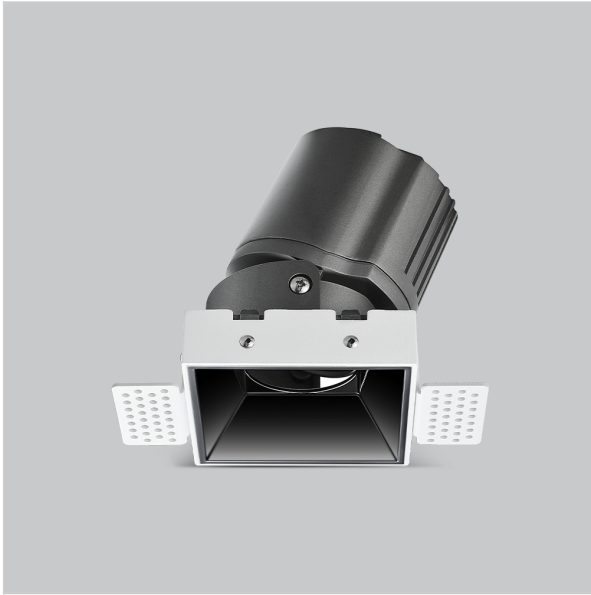

# Thiea Down Lights

ITEM SKU#: 662187500621

## Product Code : IK-RTHEIADL-8W-30K-WH-90C-60D

Voltage	100 - 277 V AC, 50-60 Hz
Lumen Output	695.2lm
Power	8W
Efficacy	140lm/w
CCT	3000K
CRI	>90
Beam Angle	60°
Light Distribution	Wide flood
LED Type	COB
LED Light Source	Osram SOLERIQ S 19
Start Time	Instant
Driver	Stand Alone (included)
Operating Position	Non - Swiveling Type
Dimming	On-Off / Triac / 0-10 V
Construction	Sqaure
Mounting Type	Recessed
Heads	Single Head
Body Material	Aluminium Die cast
Finish	White
Length	2-7/8"
Height	4"
Cut Out	3"x3"
Optics	Darklight Technology Black, Silver
Width (W)	2-7/8"
Application Area	Guest Room, Corridor, Restaurant, Meeting Room Club, Hall, Hotel Entrance

### Beam Spread (Options)

Spot	15°	Medium	24°	Flood	38°	Wide Flood	60°
ft	Ø	ft	Ø	ft	Ø	ft	Ø
3.0	0.72	3.0	1.41	3.0	2.03	3.0	3.15
9.0	2.15	9.0	4.22	9.0	6.09	9.0	9.45
15.0	3.58	15.0	7.04	15.0	10.15	15.0	15.75

Theia, a square LED downlight made of aluminum die cast with high quality powder coated luminaire housing and optimum heat sink. Specular reflector & power grid / global connectors available with isolated LED Driver using Ultra bright OSRAM COB.