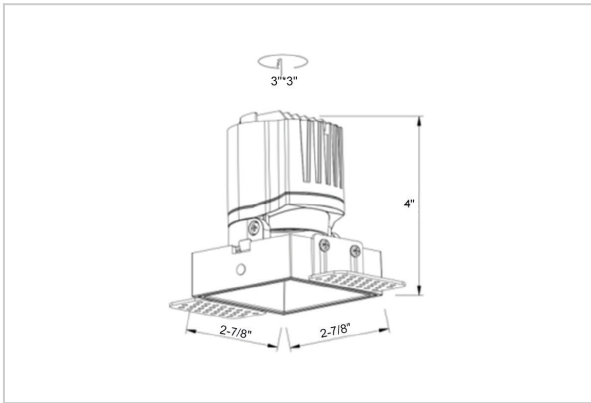

## Product Code : IK-RTHEIADL-8W-30K-WH-90C-60D

Voltage	100 - 277 V AC, 50-60 Hz
Lumen Output	695.2lm
Power	8W
Efficacy	140lm/w
CCT	3000K
CRI	>90
Beam Angle	60°
Light Distribution	Wide flood
LED Type	COB
LED Light Source	Osram SOLERIQ S 19
Start Time	Instant
Driver	Stand Alone (included)
Operating Position	Non - Swiveling Type
Dimming	On-Off / Triac / 0-10 V
Construction	Sqaure
Mounting Type	Recessed
Heads	Single Head
Body Material	Aluminium Die cast
Finish	White
Length	2-7/8"
Height	4"
Cut Out	3"x3"
Optics	Darklight Technology Black, Silver
Width (W)	2-7/8"
Application Area	Guest Room, Corridor, Restaurant, Meeting Room Club, Hall, Hotel Entrance

### Beam Spread (Options)

Spot	15°	Medium	24°	Flood	38°	Wide Flood	60°
ft	Ø	ft	Ø	ft	Ø	ft	Ø
3.0	0.72	3.0	1.41	3.0	2.03	3.0	3.15
9.0	2.15	9.0	4.22	9.0	6.09	9.0	9.45
15.0	3.58	15.0	7.04	15.0	10.15	15.0	15.75