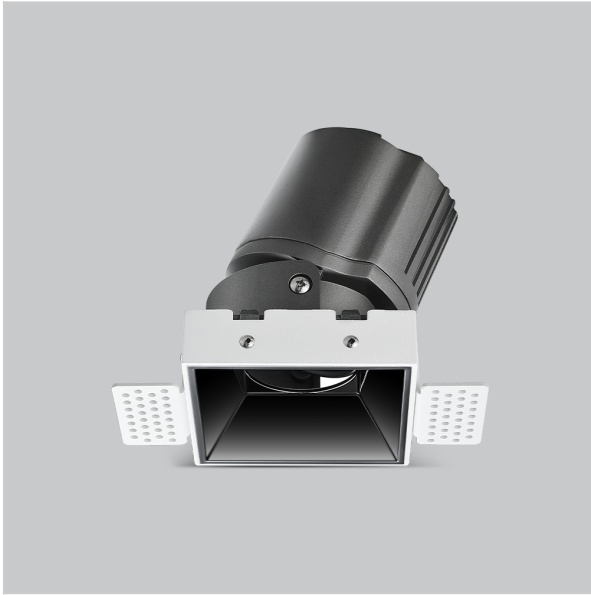

# Thiea Down Lights

ITEM SKU#: 662187500614

## Product Code : IK-RTHEIADL-8W-27K-WH-90C-60D

Voltage	100 - 277 V AC, 50-60 Hz
Lumen Output	662.09lm
Power	8W
Efficacy	140lm/w
CCT	2700K
CRI	>90
Beam Angle	60°
Light Distribution	Wide flood
LED Type	COB
LED Light Source	Osram SOLERIQ S 19
Start Time	Instant
Driver	Stand Alone (included)
Operating Position	Non - Swiveling Type
Dimming	On-Off / Triac / 0-10 V
Construction	Sqaure
Mounting Type	Recessed
Heads	Single Head
Body Material	Aluminium Die cast
Finish	White
Length	2-7/8"
Height	4"
Cut Out	3"x3"
Optics	Darklight Technology Black, Silver
Width (W)	2-7/8"
Application Area	Guest Room, Corridor, Restaurant, Meeting Room Club, Hall, Hotel Entrance

### Beam Spread (Options)

Spot	15°	Medium	24°	Flood	38°	Wide Flood	60°
ft	Ø	ft	Ø	ft	Ø	ft	Ø
3.0	0.72	3.0	1.41	3.0	2.03	3.0	3.15
9.0	2.15	9.0	4.22	9.0	6.09	9.0	9.45
15.0	3.58	15.0	7.04	15.0	10.15	15.0	15.75

Theia, a square LED downlight made of aluminum die cast with high quality powder coated luminaire housing and optimum heat sink. Specular reflector & power grid / global connectors available with isolated LED Driver using Ultra bright OSRAM COB.