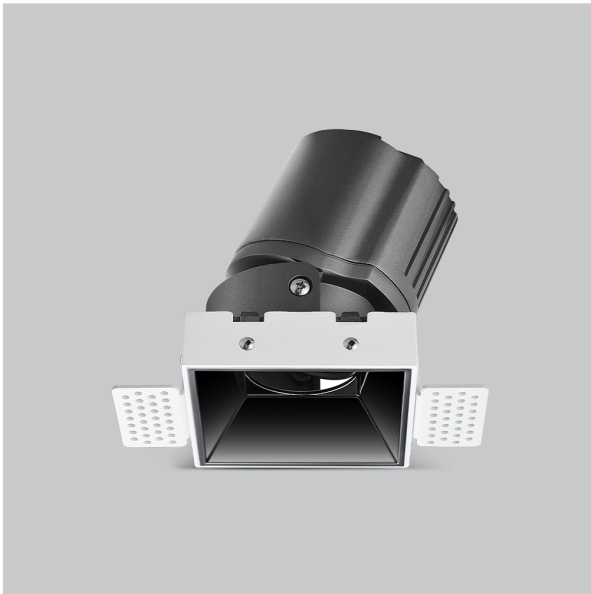

Thiea Down Lights

ITEM SKU#: 662187500607

Product Code : IK-RTHEIADL-8W-40K-WH-90C-38D

Voltage	100 - 277 V AC, 50-60 Hz
Lumen Output	753.55lm
Power	8W
Efficacy	140lm/w
CCT	4000K
CRI	>90
Beam Angle	38°
Light Distribution	Flood
LED Type	COB
LED Light Source	Osram SOLERIQ S 19
Start Time	Instant
Driver	Stand Alone (included)
Operating Position	Non - Swiveling Type
Dimming	On-Off / Triac / 0-10 V
Construction	Sqaure
Mounting Type	Recessed
Heads	Single Head
Body Material	Aluminium Die cast
Finish	White
Length	2-7/8"
Height	4"
Cut Out	3"x3"
Optics	Darklight Technology Black, Silver
Width (W)	2-7/8"
Application Area	Guest Room, Corridor, Restaurant, Meeting Room Club, Hall, Hotel Entrance

Beam Spread (Options)

Spot	15°	Medium	24°	Flood	38°	Wide Flood	60°
ft	Ø	ft	Ø	ft	Ø	ft	Ø
3.0	0.72	3.0	1.41	3.0	2.03	3.0	3.15
9.0	2.15	9.0	4.22	9.0	6.09	9.0	9.45
15.0	3.58	15.0	7.04	15.0	10.15	15.0	15.75

Theia, a square LED downlight made of aluminum die cast with high quality powder coated luminaire housing and optimum heat sink. Specular reflector & power grid / global connectors available with isolated LED Driver using Ultra bright OSRAM COB.