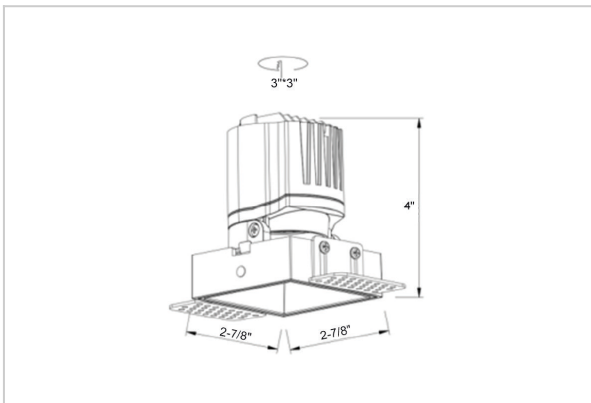

Thiea Down Lights

ITEM SKU#: 662187500607

Product Code : IK-RTHEIADL-8W-40K-WH-90C-38D

Voltage	100 - 277 V AC, 50-60 Hz
Lumen Output	753.55lm
Power	8W
Efficacy	140lm/w
CCT	4000K
CRI	>90
Beam Angle	38°
Light Distribution	Flood
LED Type	COB
LED Light Source	Osram SOLERIQ S 19
Start Time	Instant
Driver	Stand Alone (included)
Operating Position	Non - Swiveling Type
Dimming	On-Off / Triac / 0-10 V
Construction	Sqaure
Mounting Type	Recessed
Heads	Single Head
Body Material	Aluminium Die cast
Finish	White
Length	2-7/8"
Height	4"
Cut Out	3"x3"
Optics	Darklight Technology Black, Silver
Width (W)	2-7/8"
Application Area	Guest Room, Corridor, Restaurant, Meeting Room Club, Hall, Hotel Entrance

Beam Spread (Options)

Spot	15°	Medium	24°	Flood	38°	Wide Flood	60°
ft	Ø	ft	Ø	ft	Ø	ft	Ø
3.0	0.72	3.0	1.41	3.0	2.03	3.0	3.15
9.0	2.15	9.0	4.22	9.0	6.09	9.0	9.45
15.0	3.58	15.0	7.04	15.0	10.15	15.0	15.75

Theia, a square LED downlight made of aluminum die cast with high quality powder coated luminaire housing and optimum heat sink. Specular reflector & power grid / global connectors available with isolated LED Driver using Ultra bright OSRAM COB.