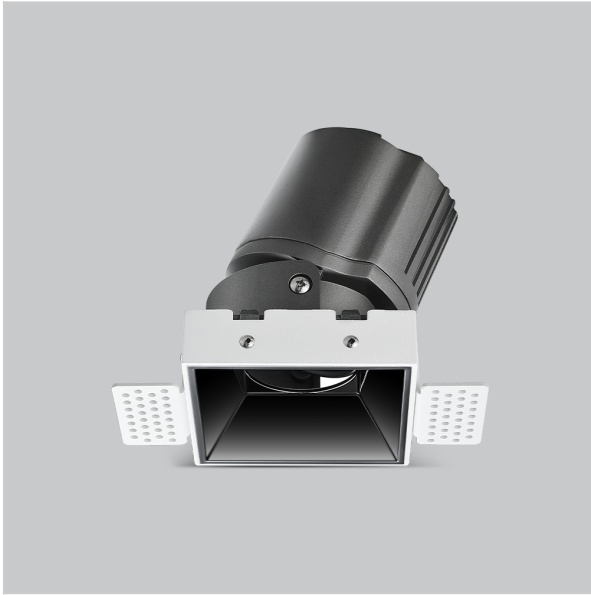

# Thiea Down Lights

ITEM SKU#: 662187500607

## Product Code : IK-RTHEIADL-8W-40K-WH-90C-38D

Voltage	100 - 277 V AC, 50-60 Hz
Lumen Output	753.55lm
Power	8W
Efficacy	140lm/w
CCT	4000K
CRI	>90
Beam Angle	38°
Light Distribution	Flood
LED Type	COB
LED Light Source	Osram SOLERIQ S 19
Start Time	Instant
Driver	Stand Alone (included)
Operating Position	Non - Swiveling Type
Dimming	On-Off / Triac / 0-10 V
Construction	Sqaure
Mounting Type	Recessed
Heads	Single Head
Body Material	Aluminium Die cast
Finish	White
Length	2-7/8"
Height	4"
Cut Out	3"x3"
Optics	Darklight Technology Black, Silver
Width (W)	2-7/8"
Application Area	Guest Room, Corridor, Restaurant, Meeting Room Club, Hall, Hotel Entrance

### Beam Spread (Options)

Spot	15°	Medium	24°	Flood	38°	Wide Flood	60°
ft	Ø	ft	Ø	ft	Ø	ft	Ø
3.0	0.72	3.0	1.41	3.0	2.03	3.0	3.15
9.0	2.15	9.0	4.22	9.0	6.09	9.0	9.45
15.0	3.58	15.0	7.04	15.0	10.15	15.0	15.75

Theia, a square LED downlight made of aluminum die cast with high quality powder coated luminaire housing and optimum heat sink. Specular reflector & power grid/global connectors available with isolated LED Driver using Ultra bright OSRAM COB.