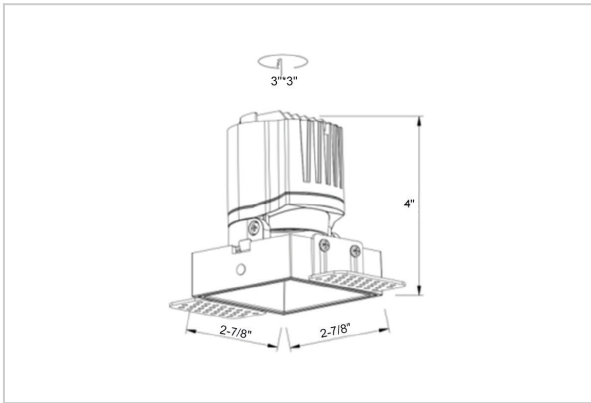

Thiea Down Lights

ITEM SKU#: 662187500591

Product Code : IK-RTHEIADL-8W-35K-WH-90C-38D

Voltage	100 - 277 V AC, 50-60 Hz
Lumen Output	717.67lm
Power	8W
Efficacy	140lm/w
CCT	3500K
CRI	>90
Beam Angle	38°
Light Distribution	Flood
LED Type	COB
LED Light Source	Osram SOLERIQ S 19
Start Time	Instant
Driver	Stand Alone (included)
Operating Position	Non - Swiveling Type
Dimming	On-Off / Triac / 0-10 V
Construction	Sqaure
Mounting Type	Recessed
Heads	Single Head
Body Material	Aluminium Die cast
Finish	White
Length	2-7/8"
Height	4"
Cut Out	3"x3"
Optics	Darklight Technology Black, Silver
Width (W)	2-7/8"
Application Area	Guest Room, Corridor, Restaurant, Meeting Room Club, Hall, Hotel Entrance

Beam Spread (Options)

Spot	15°	Medium	24°	Flood	38°	Wide Flood	60°
ft	Ø	ft	Ø	ft	Ø	ft	Ø
3.0	0.72	3.0	1.41	3.0	2.03	3.0	3.15
9.0	2.15	9.0	4.22	9.0	6.09	9.0	9.45
15.0	3.58	15.0	7.04	15.0	10.15	15.0	15.75

Theia, a square LED downlight made of aluminum die cast with high quality powder coated luminaire housing and optimum heat sink. Specular reflector & power grid / global connectors available with isolated LED Driver using Ultra bright OSRAM COB.