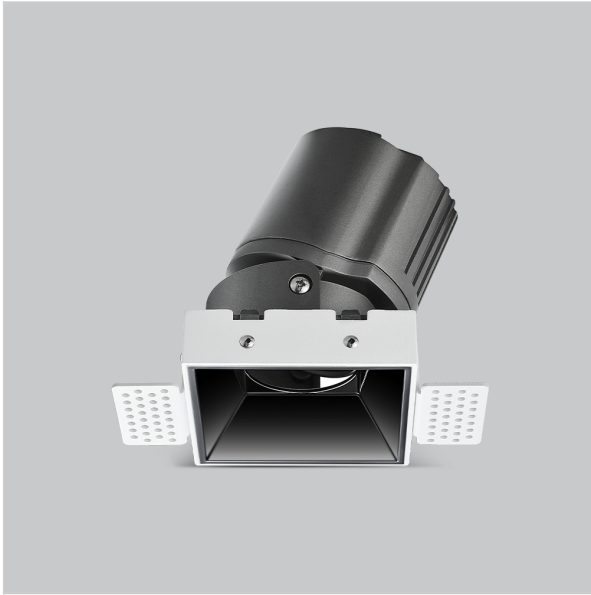

Thiea Down Lights

ITEM SKU#: 662187500591

Product Code : IK-RTHEIADL-8W-35K-WH-90C-38D

Voltage	100 - 277 V AC, 50-60 Hz
Lumen Output	717.67lm
Power	8W
Efficacy	140lm/w
CCT	3500K
CRI	>90
Beam Angle	38°
Light Distribution	Flood
LED Type	COB
LED Light Source	Osram SOLERIQ S 19
Start Time	Instant
Driver	Stand Alone (included)
Operating Position	Non - Swiveling Type
Dimming	On-Off / Triac / 0-10 V
Construction	Sqaure
Mounting Type	Recessed
Heads	Single Head
Body Material	Aluminium Die cast
Finish	White
Length	2-7/8"
Height	4"
Cut Out	3"x3"
Optics	Darklight Technology Black, Silver
Width (W)	2-7/8"
Application Area	Guest Room, Corridor, Restaurant, Meeting Room Club, Hall, Hotel Entrance

Beam Spread (Options)

Spot	15°	Medium	24°	Flood	38°	Wide Flood	60°
ft	Ø	ft	Ø	ft	Ø	ft	Ø
3.0	0.72	3.0	1.41	3.0	2.03	3.0	3.15
9.0	2.15	9.0	4.22	9.0	6.09	9.0	9.45
15.0	3.58	15.0	7.04	15.0	10.15	15.0	15.75

Theia, a square LED downlight made of aluminum die cast with high quality powder coated luminaire housing and optimum heat sink. Specular reflector & power grid / global connectors available with isolated LED Driver using Ultra bright OSRAM COB.