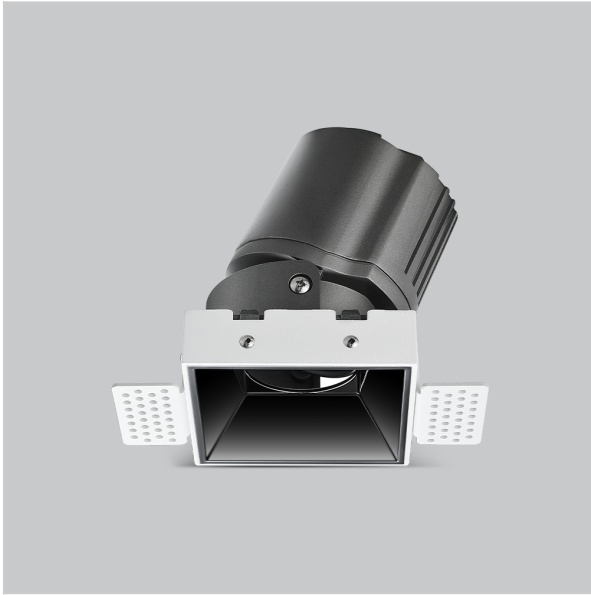

Thiea Down Lights

ITEM SKU#: 662187500577

Product Code : IK-RTHEIADL-8W-27K-WH-90C-38D

Voltage	100 - 277 V AC, 50-60 Hz
Lumen Output	650.95lm
Power	8W
Efficacy	140lm/w
CCT	2700K
CRI	>90
Beam Angle	38°
Light Distribution	Flood
LED Type	COB
LED Light Source	Osram SOLERIQ S 19
Start Time	Instant
Driver	Stand Alone (included)
Operating Position	Non - Swiveling Type
Dimming	On-Off / Triac / 0-10 V
Construction	Sqaure
Mounting Type	Recessed
Heads	Single Head
Body Material	Aluminium Die cast
Finish	White
Length	2-7/8"
Height	4"
Cut Out	3"x3"
Optics	Darklight Technology Black, Silver
Width (W)	2-7/8"
Application Area	Guest Room, Corridor, Restaurant, Meeting Room Club, Hall, Hotel Entrance

Beam Spread (Options)

Spot	15°	Medium	24°	Flood	38°	Wide Flood	60°
ft	Ø	ft	Ø	ft	Ø	ft	Ø
3.0	0.72	3.0	1.41	3.0	2.03	3.0	3.15
9.0	2.15	9.0	4.22	9.0	6.09	9.0	9.45
15.0	3.58	15.0	7.04	15.0	10.15	15.0	15.75

Theia, a square LED downlight made of aluminum die cast with high quality powder coated luminaire housing and optimum heat sink. Specular reflector & power grid / global connectors available with isolated LED Driver using Ultra bright OSRAM COB.