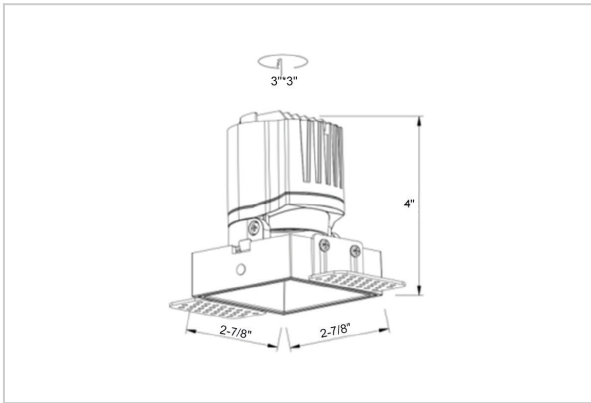

## Product Code : IK-RTHEIADL-8W-27K-WH-90C-38D

Voltage	100 - 277 V AC, 50-60 Hz
Lumen Output	650.95lm
Power	8W
Efficacy	140lm/w
CCT	2700K
CRI	>90
Beam Angle	38°
Light Distribution	Flood
LED Type	COB
LED Light Source	Osram SOLERIQ S 19
Start Time	Instant
Driver	Stand Alone (included)
Operating Position	Non - Swiveling Type
Dimming	On-Off / Triac / 0-10 V
Construction	Sqaure
Mounting Type	Recessed
Heads	Single Head
Body Material	Aluminium Die cast
Finish	White
Length	2-7/8"
Height	4"
Cut Out	3"x3"
Optics	Darklight Technology Black, Silver
Width (W)	2-7/8"
Application Area	Guest Room, Corridor, Restaurant, Meeting Room Club, Hall, Hotel Entrance

### Beam Spread (Options)

Spot	15°	Medium	24°	Flood	38°	Wide Flood	60°
ft	Ø	ft	Ø	ft	Ø	ft	Ø
3.0	0.72	3.0	1.41	3.0	2.03	3.0	3.15
9.0	2.15	9.0	4.22	9.0	6.09	9.0	9.45
15.0	3.58	15.0	7.04	15.0	10.15	15.0	15.75