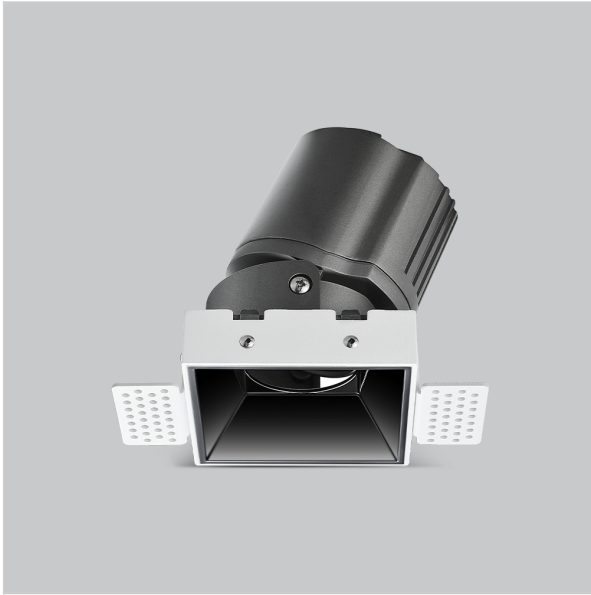

# Thiea Down Lights

ITEM SKU#: 662187500577

## Product Code : IK-RTHEIADL-8W-27K-WH-90C-38D

Voltage	100 - 277 V AC, 50-60 Hz
Lumen Output	650.95lm
Power	8W
Efficacy	140lm/w
CCT	2700K
CRI	>90
Beam Angle	38°
Light Distribution	Flood
LED Type	COB
LED Light Source	Osram SOLERIQ S 19
Start Time	Instant
Driver	Stand Alone (included)
Operating Position	Non - Swiveling Type
Dimming	On-Off / Triac / 0-10 V
Construction	Sqaure
Mounting Type	Recessed
Heads	Single Head
Body Material	Aluminium Die cast
Finish	White
Length	2-7/8"
Height	4"
Cut Out	3"x3"
Optics	Darklight Technology Black, Silver
Width (W)	2-7/8"
Application Area	Guest Room, Corridor, Restaurant, Meeting Room Club, Hall, Hotel Entrance

### Beam Spread (Options)

Spot	15°	Medium	24°	Flood	38°	Wide Flood	60°
ft	Ø	ft	Ø	ft	Ø	ft	Ø
3.0	0.72	3.0	1.41	3.0	2.03	3.0	3.15
9.0	2.15	9.0	4.22	9.0	6.09	9.0	9.45
15.0	3.58	15.0	7.04	15.0	10.15	15.0	15.75

Theia, a square LED downlight made of aluminum die cast with high quality powder coated luminaire housing and optimum heat sink. Specular reflector & power grid / global connectors available with isolated LED Driver using Ultra bright OSRAM COB.