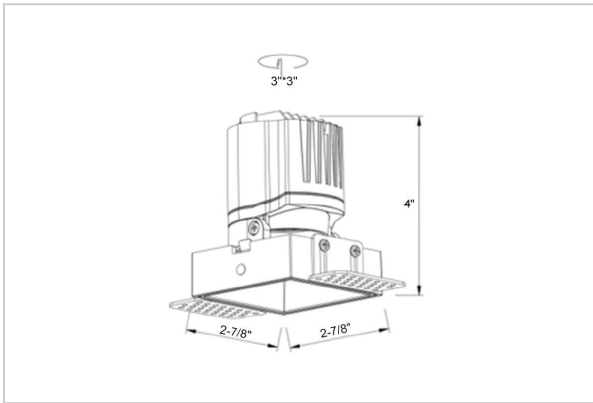

Thiea Down Lights

ITEM SKU#: 662187500553

Product Code : IK-RTHEIADL-8W-35K-WH-90C-24D

Voltage	100 - 277 V AC, 50-60 Hz
Lumen Output	711.37lm
Power	8W
Efficacy	140lm/w
CCT	3500K
CRI	>90
Beam Angle	24°
Light Distribution	Medium
LED Type	COB
LED Light Source	Osram SOLERIQ S 19
Start Time	Instant
Driver	Stand Alone (included)
Operating Position	Non - Swiveling Type
Dimming	On-Off / Triac / 0-10 V
Construction	Sqaure
Mounting Type	Recessed
Heads	Single Head
Body Material	Aluminium Die cast
Finish	White
Length	2-7/8"
Height	4"
Cut Out	3"x3"
Optics	Darklight Technology Black, Silver
Width (W)	2-7/8"
Application Area	Guest Room, Corridor, Restaurant, Meeting Room Club, Hall, Hotel Entrance

Beam Spread (Options)

Spot	15°	Medium	24°	Flood	38°	Wide Flood	60°
ft	Ø	ft	Ø	ft	Ø	ft	Ø
3.0	0.72	3.0	1.41	3.0	2.03	3.0	3.15
9.0	2.15	9.0	4.22	9.0	6.09	9.0	9.45
15.0	3.58	15.0	7.04	15.0	10.15	15.0	15.75

Theia, a square LED downlight made of aluminum die cast with high quality powder coated luminaire housing and optimum heat sink. Specular reflector & power grid / global connectors available with isolated LED Driver using Ultra bright OSRAM COB.