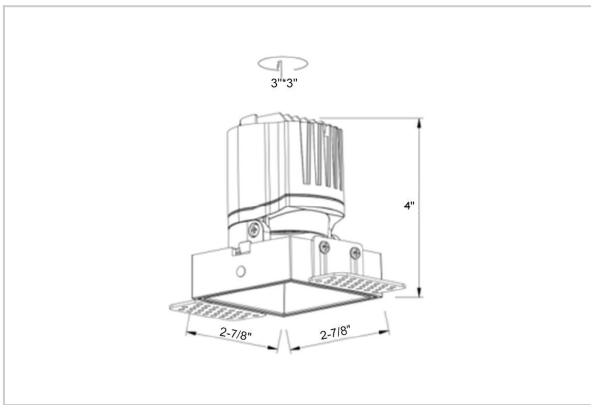

Thiea Down Lights

ITEM SKU#: 662187500553

Product Code : IK-RTHEIADL-8W-35K-WH-90C-24D

Voltage	100 - 277 V AC, 50-60 Hz
Lumen Output	711.37lm
Power	8W
Efficacy	140lm/w
CCT	3500K
CRI	>90
Beam Angle	24°
Light Distribution	Medium
LED Type	COB
LED Light Source	Osram SOLERIQ S 19
Start Time	Instant
Driver	Stand Alone (included)
Operating Position	Non - Swiveling Type
Dimming	On-Off / Triac / 0-10 V
Construction	Sqaure
Mounting Type	Recessed
Heads	Single Head
Body Material	Aluminium Die cast
Finish	White
Length	2-7/8"
Height	4"
Cut Out	3"x3"
Optics	Darklight Technology Black, Silver
Width (W)	2-7/8"
Application Area	Guest Room, Corridor, Restaurant, Meeting Room Club, Hall, Hotel Entrance

Beam Spread (Options)

Spot	15°	Medium	24°	Flood	38°	Wide Flood	60°
ft	Ø	ft	Ø	ft	Ø	ft	Ø
3.0	0.72	3.0	1.41	3.0	2.03	3.0	3.15
9.0	2.15	9.0	4.22	9.0	6.09	9.0	9.45
15.0	3.58	15.0	7.04	15.0	10.15	15.0	15.75

Theia, a square LED downlight made of aluminum die cast with high quality powder coated luminaire housing and optimum heat sink. Specular reflector & power grid / global connectors available with isolated LED Driver using Ultra bright OSRAM COB.