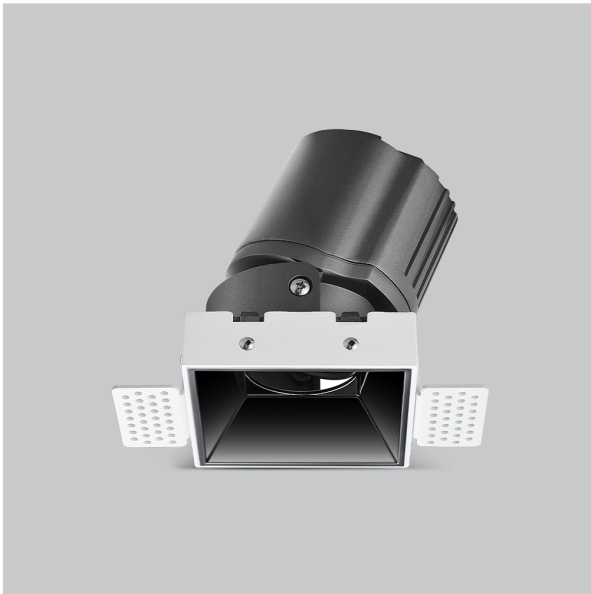

Thiea Down Lights

ITEM SKU#: 662187500553

Product Code : IK-RTHEIADL-8W-35K-WH-90C-24D

Voltage	100 - 277 V AC, 50-60 Hz
Lumen Output	711.37lm
Power	8W
Efficacy	140lm/w
CCT	3500K
CRI	>90
Beam Angle	24°
Light Distribution	Medium
LED Type	COB
LED Light Source	Osram SOLERIQ S 19
Start Time	Instant
Driver	Stand Alone (included)
Operating Position	Non - Swiveling Type
Dimming	On-Off / Triac / 0-10 V
Construction	Sqaure
Mounting Type	Recessed
Heads	Single Head
Body Material	Aluminium Die cast
Finish	White
Length	2-7/8"
Height	4"
Cut Out	3"x3"
Optics	Darklight Technology Black, Silver
Width (W)	2-7/8"
Application Area	Guest Room, Corridor, Restaurant, Meeting Room Club, Hall, Hotel Entrance

Beam Spread (Options)

Spot	15°	Medium	24°	Flood	38°	Wide Flood	60°
ft	Ø	ft	Ø	ft	Ø	ft	Ø
3.0	0.72	3.0	1.41	3.0	2.03	3.0	3.15
9.0	2.15	9.0	4.22	9.0	6.09	9.0	9.45
15.0	3.58	15.0	7.04	15.0	10.15	15.0	15.75

Theia, a square LED downlight made of aluminum die cast with high quality powder coated luminaire housing and optimum heat sink. Specular reflector & power grid / global connectors available with isolated LED Driver using Ultra bright OSRAM COB.