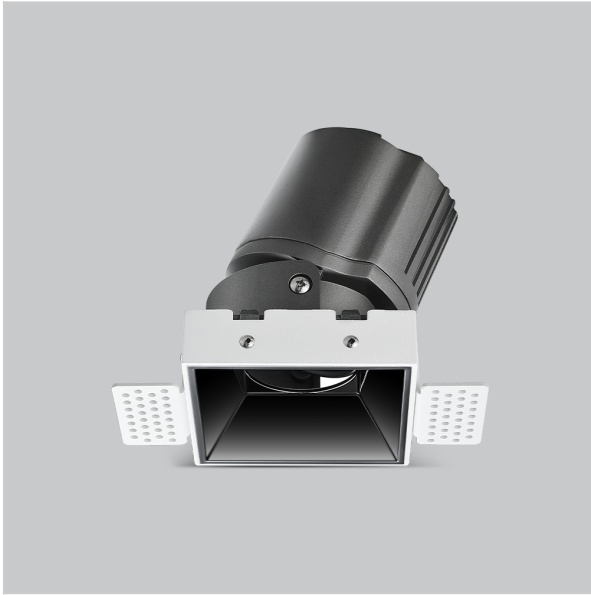

Thiea Down Lights

ITEM SKU#: 662187500515

Product Code : IK-RTHEIADL-8W-40K-WH-90C-15D

Voltage	100 - 277 V AC, 50-60 Hz
Lumen Output	802.73lm
Power	8W
Efficacy	140lm/w
CCT	4000K
CRI	>90
Beam Angle	15°
Light Distribution	Spot
LED Type	COB
LED Light Source	Osram SOLERIQ S 19
Start Time	Instant
Driver	Stand Alone (included)
Operating Position	Non - Swiveling Type
Dimming	On-Off / Triac / 0-10 V
Construction	Sqaure
Mounting Type	Recessed
Heads	Single Head
Body Material	Aluminium Die cast
Finish	White
Length	2-7/8"
Height	4"
Cut Out	3"x3"
Optics	Darklight Technology Black, Silver
Width (W)	2-7/8"
Application Area	Guest Room, Corridor, Restaurant, Meeting Room Club, Hall, Hotel Entrance

Beam Spread (Options)

Spot 15°		Medium 24°		Flood 38°		Wide Flood 60°	
ft	Ø	ft	Ø	ft	Ø	ft	Ø
3.0	0.72	3.0	1.41	3.0	2.03	3.0	3.15
9.0	2.15	9.0	4.22	9.0	6.09	9.0	9.45
15.0	3.58	15.0	7.04	15.0	10.15	15.0	15.75

Theia, a square LED downlight made of aluminum die cast with high quality powder coated luminaire housing and optimum heat sink. Specular reflector & power grid / global connectors available with isolated LED Driver using Ultra bright OSRAM COB.