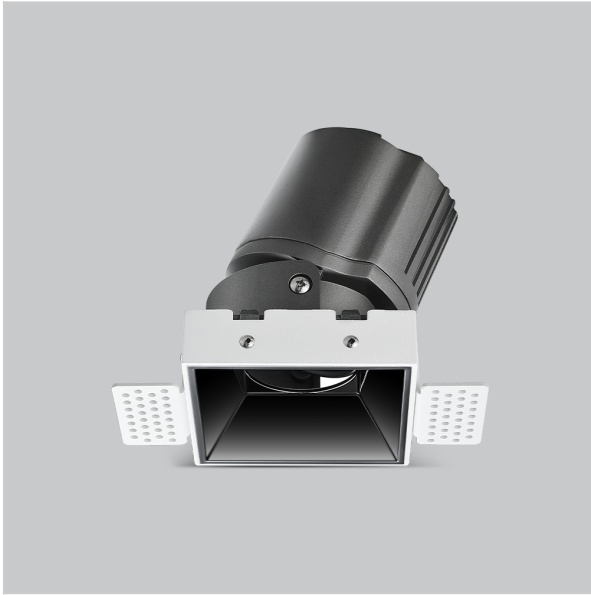

# Thiea Down Lights

ITEM SKU#: 662187500515

## Product Code : IK-RTHEIADL-8W-40K-WH-90C-15D

Voltage	100 - 277 V AC, 50-60 Hz
Lumen Output	802.73lm
Power	8W
Efficacy	140lm/w
CCT	4000K
CRI	>90
Beam Angle	15°
Light Distribution	Spot
LED Type	COB
LED Light Source	Osram SOLERIQ S 19
Start Time	Instant
Driver	Stand Alone (included)
Operating Position	Non - Swiveling Type
Dimming	On-Off / Triac / 0-10 V
Construction	Sqaure
Mounting Type	Recessed
Heads	Single Head
Body Material	Aluminium Die cast
Finish	White
Length	2-7/8"
Height	4"
Cut Out	3"x3"
Optics	Darklight Technology Black, Silver
Width (W)	2-7/8"
Application Area	Guest Room, Corridor, Restaurant, Meeting Room Club, Hall, Hotel Entrance

### Beam Spread (Options)

Spot 15°		Medium 24°		Flood 38°		Wide Flood 60°	
ft	Ø	ft	Ø	ft	Ø	ft	Ø
3.0	0.72	3.0	1.41	3.0	2.03	3.0	3.15
9.0	2.15	9.0	4.22	9.0	6.09	9.0	9.45
15.0	3.58	15.0	7.04	15.0	10.15	15.0	15.75

Theia, a square LED downlight made of aluminum die cast with high quality powder coated luminaire housing and optimum heat sink. Specular reflector & power grid / global connectors available with isolated LED Driver using Ultra bright OSRAM COB.