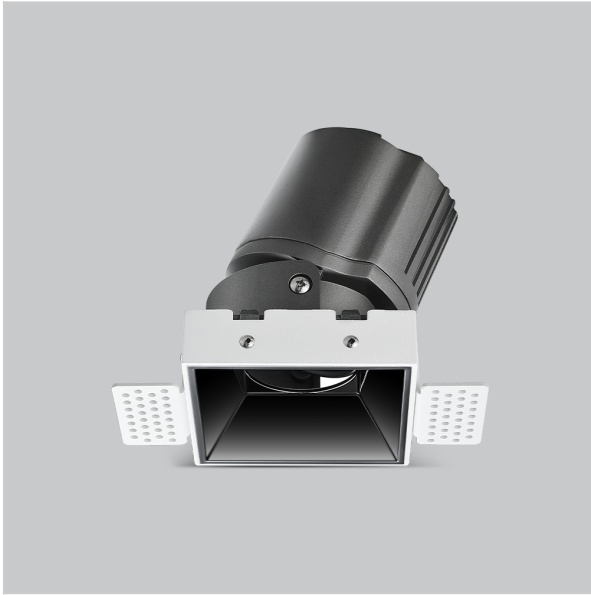

Thiea Down Lights

ITEM SKU#: 662187500478

Product Code : IK-RTHEIADL-8W-27K-WH-90C-15D

Voltage	100 - 277 V AC, 50-60 Hz
Lumen Output	693.42lm
Power	8W
Efficacy	140lm/w
CCT	2700K
CRI	>90
Beam Angle	15°
Light Distribution	Spot
LED Type	COB
LED Light Source	Osram SOLERIQ S 19
Start Time	Instant
Driver	Stand Alone (included)
Operating Position	Non - Swiveling Type
Dimming	On-Off / Triac / 0-10 V
Construction	Sqaure
Mounting Type	Recessed
Heads	Single Head
Body Material	Aluminium Die cast
Finish	White
Length	2-7/8"
Height	4"
Cut Out	3"x3"
Optics	Darklight Technology Black, Silver
Width (W)	2-7/8"
Application Area	Guest Room, Corridor, Restaurant, Meeting Room Club, Hall, Hotel Entrance

Beam Spread (Options)

Spot 15°		Medium 24°		Flood 38°		Wide Flood 60°	
ft	Ø	ft	Ø	ft	Ø	ft	Ø
3.0	0.72	3.0	1.41	3.0	2.03	3.0	3.15
9.0	2.15	9.0	4.22	9.0	6.09	9.0	9.45
15.0	3.58	15.0	7.04	15.0	10.15	15.0	15.75

Theia, a square LED downlight made of aluminum die cast with high quality powder coated luminaire housing and optimum heat sink. Specular reflector & power grid / global connectors available with isolated LED Driver using Ultra bright OSRAM COB.