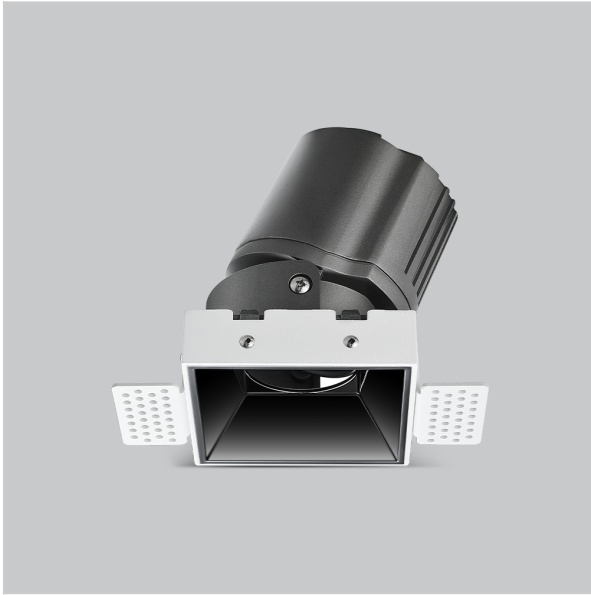

# Thiea Down Lights

ITEM SKU#: 662187500478

## Product Code : IK-RTHEIADL-8W-27K-WH-90C-15D

Voltage	100 - 277 V AC, 50-60 Hz
Lumen Output	693.42lm
Power	8W
Efficacy	140lm/w
CCT	2700K
CRI	>90
Beam Angle	15°
Light Distribution	Spot
LED Type	COB
LED Light Source	Osram SOLERIQ S 19
Start Time	Instant
Driver	Stand Alone (included)
Operating Position	Non - Swiveling Type
Dimming	On-Off / Triac / 0-10 V
Construction	Sqaure
Mounting Type	Recessed
Heads	Single Head
Body Material	Aluminium Die cast
Finish	White
Length	2-7/8"
Height	4"
Cut Out	3"x3"
Optics	Darklight Technology Black, Silver
Width (W)	2-7/8"
Application Area	Guest Room, Corridor, Restaurant, Meeting Room Club, Hall, Hotel Entrance

### Beam Spread (Options)

Spot 15°		Medium 24°		Flood 38°		Wide Flood 60°	
ft	Ø	ft	Ø	ft	Ø	ft	Ø
3.0	0.72	3.0	1.41	3.0	2.03	3.0	3.15
9.0	2.15	9.0	4.22	9.0	6.09	9.0	9.45
15.0	3.58	15.0	7.04	15.0	10.15	15.0	15.75

Theia, a square LED downlight made of aluminum die cast with high quality powder coated luminaire housing and optimum heat sink. Specular reflector & power grid/global connectors available with isolated LED Driver using Ultra bright OSRAM COB.