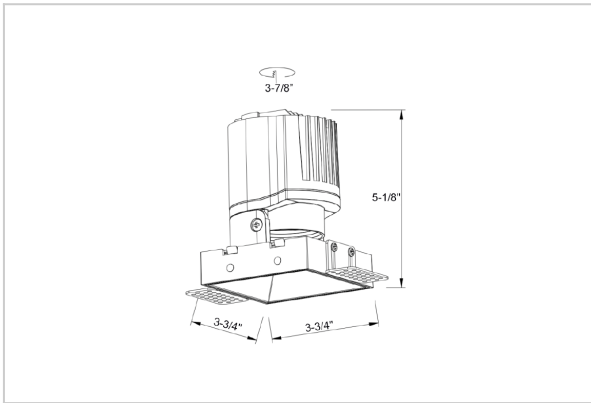

## Product Code : IK-RTHEIADL-15W-40K-BL-90C-60D

Voltage	100 - 277 V AC, 50-60 Hz
Lumen Output	1423.43lm
Power	15W
Efficacy	140lm/w
CCT	4000K
CRI	>90
Beam Angle	60°
Light Distribution	Wide flood
LED Type	COB
LED Light Source	Osram SOLERIQ S 19
Start Time	Instant
Driver	Stand Alone (included)
Operating Position	Non - Swiveling Type
Dimming	On-Off / Triac / 0-10 V
Construction	Sqaure
Mounting Type	Recessed
Heads	Single Head
Body Material	Aluminium Die cast
Finish	Black
Length	3-3/4"
Height	5-1/8"
Cut Out	3-7/8"
Optics	Darklight Technology Black, Silver
Width (W)	3-3/4"
Application Area	Guest Room, Corridor, Restaurant, Meeting Room Club, Hall, Hotel Entrance

### Beam Spread (Options)

Spot	15°	Medium	24°	Flood	38°	Wide Flood	60°
ft	Ø	ft	Ø	ft	Ø	ft	Ø
3.0	0.72	3.0	1.41	3.0	2.03	3.0	3.15
9.0	2.15	9.0	4.22	9.0	6.09	9.0	9.45
15.0	3.58	15.0	7.04	15.0	10.15	15.0	15.75