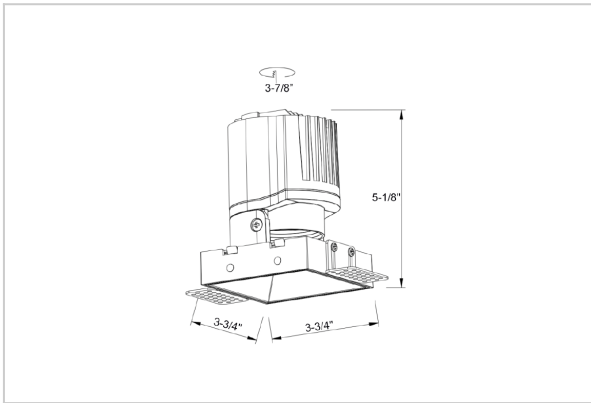

Thiea Down Lights

ITEM SKU#: 662187500423

Product Code : IK-RTHEIADL-15W-40K-BL-90C-38D

Voltage	100 - 277 V AC, 50-60 Hz
Lumen Output	1416.38lm
Power	15W
Efficacy	140lm/w
CCT	4000K
CRI	>90
Beam Angle	38°
Light Distribution	Flood
LED Type	COB
LED Light Source	Osram SOLERIQ S 19
Start Time	Instant
Driver	Stand Alone (included)
Operating Position	Non - Swiveling Type
Dimming	On-Off / Triac / 0-10 V
Construction	Sqaure
Mounting Type	Recessed
Heads	Single Head
Body Material	Aluminium Die cast
Finish	Black
Length	3-3/4"
Height	5-1/8"
Cut Out	3-7/8"
Optics	Darklight Technology Black, Silver
Width (W)	3-3/4"
Application Area	Guest Room, Corridor, Restaurant, Meeting Room Club, Hall, Hotel Entrance

Beam Spread (Options)

Spot	15°	Medium	24°	Flood	38°	Wide Flood	60°
ft	Ø	ft	Ø	ft	Ø	ft	Ø
3.0	0.72	3.0	1.41	3.0	2.03	3.0	3.15
9.0	2.15	9.0	4.22	9.0	6.09	9.0	9.45
15.0	3.58	15.0	7.04	15.0	10.15	15.0	15.75

Theia, a square LED downlight made of aluminum die cast with high quality powder coated luminaire housing and optimum heat sink. Specular reflector & power grid / global connectors available with isolated LED Driver using Ultra bright OSRAM COB.