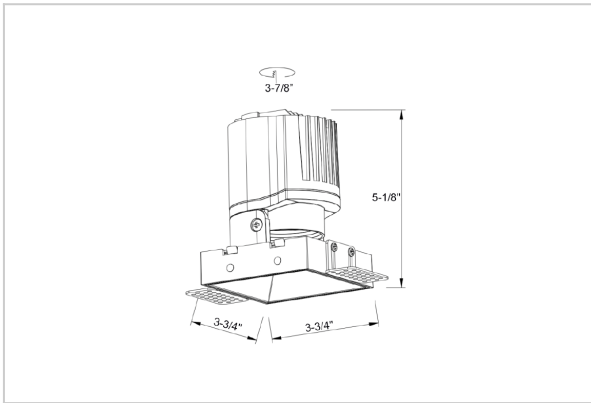

Thiea Down Lights

ITEM SKU#: 662187500416

Product Code : IK-RTHEIADL-15W-35K-BL-90C-38D

Voltage	100 - 277 V AC, 50-60 Hz
Lumen Output	1348.93lm
Power	15W
Efficacy	140lm/w
CCT	3500K
CRI	>90
Beam Angle	38°
Light Distribution	Flood
LED Type	COB
LED Light Source	Osram SOLERIQ S 19
Start Time	Instant
Driver	Stand Alone (included)
Operating Position	Non - Swiveling Type
Dimming	On-Off / Triac / 0-10 V
Construction	Sqaure
Mounting Type	Recessed
Heads	Single Head
Body Material	Aluminium Die cast
Finish	Black
Length	3-3/4"
Height	5-1/8"
Cut Out	3-7/8"
Optics	Darklight Technology Black, Silver
Width (W)	3-3/4"
Application Area	Guest Room, Corridor, Restaurant, Meeting Room Club, Hall, Hotel Entrance

Beam Spread (Options)

Spot	15°	Medium	24°	Flood	38°	Wide Flood	60°
ft	Ø	ft	Ø	ft	Ø	ft	Ø
3.0	0.72	3.0	1.41	3.0	2.03	3.0	3.15
9.0	2.15	9.0	4.22	9.0	6.09	9.0	9.45
15.0	3.58	15.0	7.04	15.0	10.15	15.0	15.75

Theia, a square LED downlight made of aluminum die cast with high quality powder coated luminaire housing and optimum heat sink. Specular reflector & power grid / global connectors available with isolated LED Driver using Ultra bright OSRAM COB.