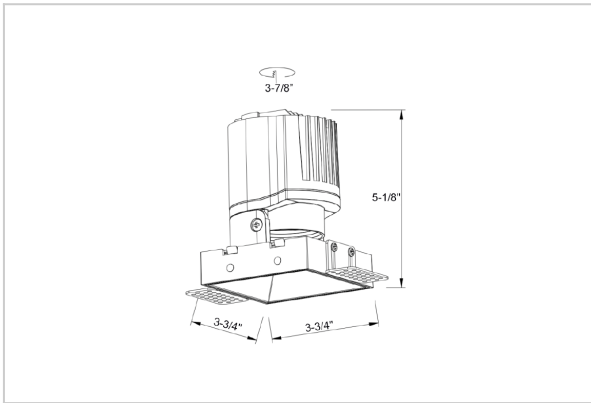

## Product Code : IK-RTHEIADL-15W-30K-BL-90C-38D

Voltage	100 - 277 V AC, 50-60 Hz
Lumen Output	1284.7lm
Power	15W
Efficacy	140lm/w
CCT	3000K
CRI	>90
Beam Angle	38°
Light Distribution	Flood
LED Type	COB
LED Light Source	Osram SOLERIQ S 19
Start Time	Instant
Driver	Stand Alone (included)
Operating Position	Non - Swiveling Type
Dimming	On-Off / Triac / 0-10 V
Construction	Sqaure
Mounting Type	Recessed
Heads	Single Head
Body Material	Aluminium Die cast
Finish	Black
Length	3-3/4"
Height	5-1/8"
Cut Out	3-7/8"
Optics	Darklight Technology Black, Silver
Width (W)	3-3/4"
Application Area	Guest Room, Corridor, Restaurant, Meeting Room Club, Hall, Hotel Entrance

### Beam Spread (Options)

Spot	15°	Medium	24°	Flood	38°	Wide Flood	60°
ft	Ø	ft	Ø	ft	Ø	ft	Ø
3.0	0.72	3.0	1.41	3.0	2.03	3.0	3.15
9.0	2.15	9.0	4.22	9.0	6.09	9.0	9.45
15.0	3.58	15.0	7.04	15.0	10.15	15.0	15.75