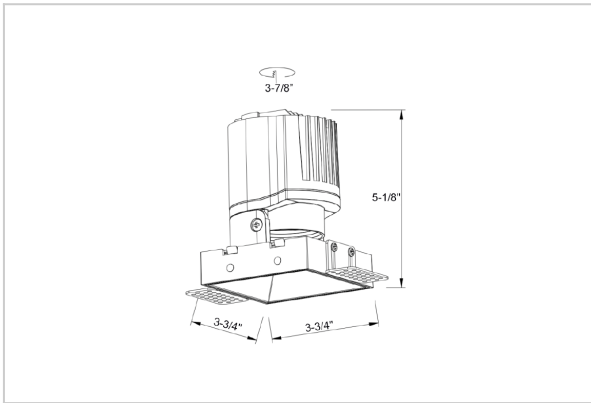

Thiea Down Lights

ITEM SKU#: 662187500393

Product Code : IK-RTHEIADL-15W-27K-BL-90C-38D

Voltage	100 - 277 V AC, 50-60 Hz
Lumen Output	1223.52lm
Power	15W
Efficacy	140lm/w
CCT	2700K
CRI	>90
Beam Angle	38°
Light Distribution	Flood
LED Type	COB
LED Light Source	Osram SOLERIQ S 19
Start Time	Instant
Driver	Stand Alone (included)
Operating Position	Non - Swiveling Type
Dimming	On-Off / Triac / 0-10 V
Construction	Sqaure
Mounting Type	Recessed
Heads	Single Head
Body Material	Aluminium Die cast
Finish	Black
Length	3-3/4"
Height	5-1/8"
Cut Out	3-7/8"
Optics	Darklight Technology Black, Silver
Width (W)	3-3/4"
Application Area	Guest Room, Corridor, Restaurant, Meeting Room Club, Hall, Hotel Entrance

Beam Spread (Options)

Spot	15°	Medium	24°	Flood	38°	Wide Flood	60°
ft	Ø	ft	Ø	ft	Ø	ft	Ø
3.0	0.72	3.0	1.41	3.0	2.03	3.0	3.15
9.0	2.15	9.0	4.22	9.0	6.09	9.0	9.45
15.0	3.58	15.0	7.04	15.0	10.15	15.0	15.75

Theia, a square LED downlight made of aluminum die cast with high quality powder coated luminaire housing and optimum heat sink. Specular reflector & power grid / global connectors available with isolated LED Driver using Ultra bright OSRAM COB.