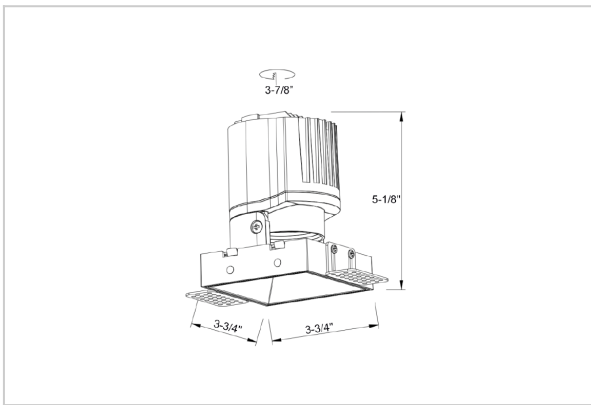

Thiea Down Lights

ITEM SKU#: 662187500348

Product Code : IK-RTHEIADL-15W-40K-BL-90C-15D

Voltage	100 - 277 V AC, 50-60 Hz
Lumen Output	1447.03lm
Power	15W
Efficacy	140lm/w
CCT	4000K
CRI	>90
Beam Angle	15°
Light Distribution	Spot
LED Type	COB
LED Light Source	Osram SOLERIQ S 19
Start Time	Instant
Driver	Stand Alone (included)
Operating Position	Non - Swiveling Type
Dimming	On-Off / Triac / 0-10 V
Construction	Sqaure
Mounting Type	Recessed
Heads	Single Head
Body Material	Aluminium Die cast
Finish	Black
Length	3-3/4"
Height	5-1/8"
Cut Out	3-7/8"
Optics	Darklight Technology Black, Silver
Width (W)	3-3/4"
Application Area	Guest Room, Corridor, Restaurant, Meeting Room Club, Hall, Hotel Entrance

Beam Spread (Options)

Spot 15°		Medium 24°		Flood 38°		Wide Flood 60°	
ft	Ø	ft	Ø	ft	Ø	ft	Ø
3.0	0.72	3.0	1.41	3.0	2.03	3.0	3.15
9.0	2.15	9.0	4.22	9.0	6.09	9.0	9.45
15.0	3.58	15.0	7.04	15.0	10.15	15.0	15.75