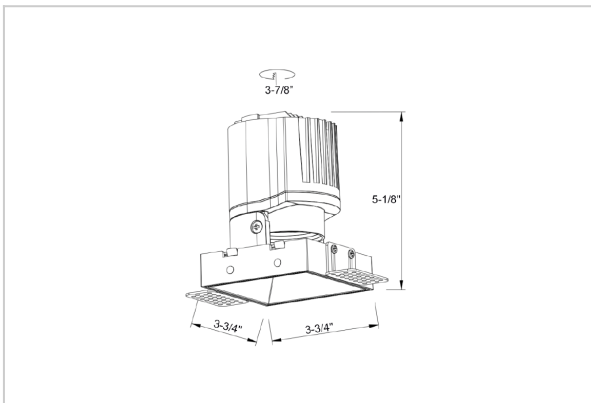

## Product Code : IK-RTHEIADL-15W-35K-BL-90C-15D

Voltage	100 - 277 V AC, 50-60 Hz
Lumen Output	1378.12lm
Power	15W
Efficacy	140lm/w
CCT	3500K
CRI	>90
Beam Angle	15°
Light Distribution	Spot
LED Type	COB
LED Light Source	Osram SOLERIQ S 19
Start Time	Instant
Driver	Stand Alone (included)
Operating Position	Non - Swiveling Type
Dimming	On-Off / Triac / 0-10 V
Construction	Sqaure
Mounting Type	Recessed
Heads	Single Head
Body Material	Aluminium Die cast
Finish	Black
Length	3-3/4"
Height	5-1/8"
Cut Out	3-7/8"
Optics	Darklight Technology Black, Silver
Width (W)	3-3/4"
Application Area	Guest Room, Corridor, Restaurant, Meeting Room Club, Hall, Hotel Entrance

### Beam Spread (Options)

Spot 15°		Medium 24°		Flood 38°		Wide Flood 60°	
ft	Ø	ft	Ø	ft	Ø	ft	Ø
3.0	0.72	3.0	1.41	3.0	2.03	3.0	3.15
9.0	2.15	9.0	4.22	9.0	6.09	9.0	9.45
15.0	3.58	15.0	7.04	15.0	10.15	15.0	15.75