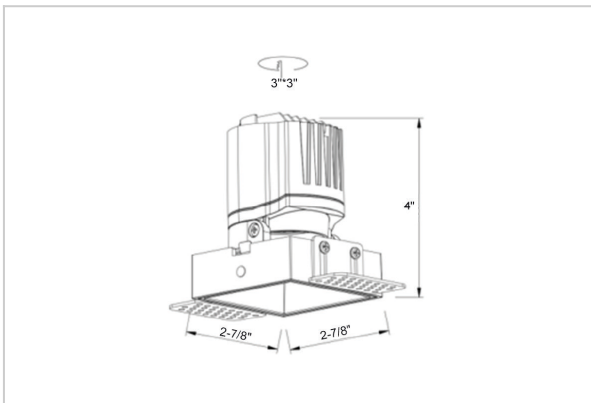

Thiea Down Lights

ITEM SKU#: 662187500225

Product Code : IK-RTHEIADL-8W-40K-BL-90C-24D

Voltage	100 - 277 V AC, 50-60 Hz
Lumen Output	746.94lm
Power	8W
Efficacy	140lm/w
CCT	4000K
CRI	>90
Beam Angle	24°
Light Distribution	Medium
LED Type	COB
LED Light Source	Osram SOLERIQ S 19
Start Time	Instant
Driver	Stand Alone (included)
Operating Position	Non - Swiveling Type
Dimming	On-Off / Triac / 0-10 V
Construction	Sqaure
Mounting Type	Recessed
Heads	Single Head
Body Material	Aluminium Die cast
Finish	Black
Length	2-7/8"
Height	4"
Cut Out	3"x3"
Optics	Darklight Technology Black, Silver
Width (W)	2-7/8"
Application Area	Guest Room, Corridor, Restaurant, Meeting Room Club, Hall, Hotel Entrance

Beam Spread (Options)

Spot	15°	Medium	24°	Flood	38°	Wide Flood	60°
ft	Ø	ft	Ø	ft	Ø	ft	Ø
3.0	0.72	3.0	1.41	3.0	2.03	3.0	3.15
9.0	2.15	9.0	4.22	9.0	6.09	9.0	9.45
15.0	3.58	15.0	7.04	15.0	10.15	15.0	15.75

Theia, a square LED downlight made of aluminum die cast with high quality powder coated luminaire housing and optimum heat sink. Specular reflector & power grid / global connectors available with isolated LED Driver using Ultra bright OSRAM COB.