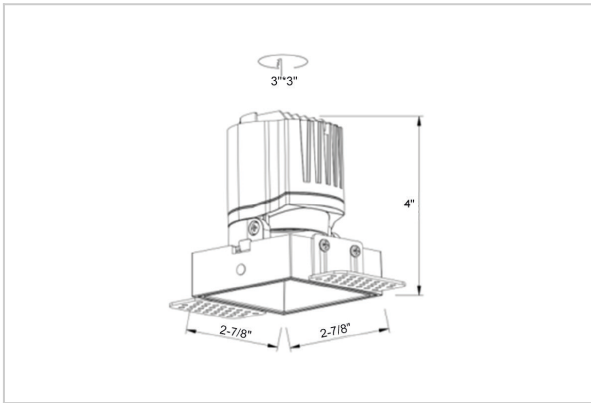

Thiea Down Lights

ITEM SKU#: 662187500201

Product Code : IK-RTHEIADL-8W-30K-BL-90C-24D

Voltage	100 - 277 V AC, 50-60 Hz
Lumen Output	677.5lm
Power	8W
Efficacy	140lm/w
CCT	3000K
CRI	>90
Beam Angle	24°
Light Distribution	Medium
LED Type	COB
LED Light Source	Osram SOLERIQ S 19
Start Time	Instant
Driver	Stand Alone (included)
Operating Position	Non - Swiveling Type
Dimming	On-Off / Triac / 0-10 V
Construction	Sqaure
Mounting Type	Recessed
Heads	Single Head
Body Material	Aluminium Die cast
Finish	Black
Length	2-7/8"
Height	4"
Cut Out	3"x3"
Optics	Darklight Technology Black, Silver
Width (W)	2-7/8"
Application Area	Guest Room, Corridor, Restaurant, Meeting Room Club, Hall, Hotel Entrance

Beam Spread (Options)

Spot	15°	Medium	24°	Flood	38°	Wide Flood	60°
ft	Ø	ft	Ø	ft	Ø	ft	Ø
3.0	0.72	3.0	1.41	3.0	2.03	3.0	3.15
9.0	2.15	9.0	4.22	9.0	6.09	9.0	9.45
15.0	3.58	15.0	7.04	15.0	10.15	15.0	15.75

Theia, a square LED downlight made of aluminum die cast with high quality powder coated luminaire housing and optimum heat sink. Specular reflector & power grid / global connectors available with isolated LED Driver using Ultra bright OSRAM COB.