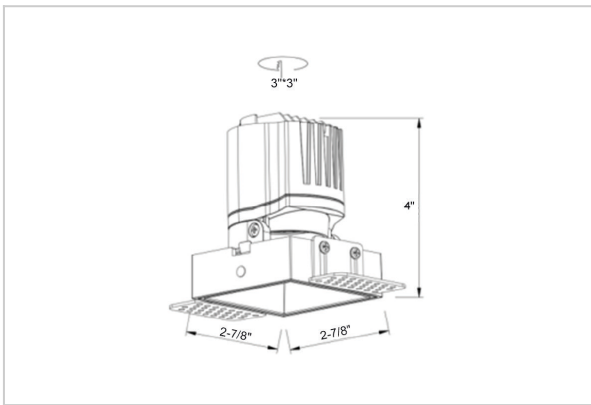

Thiea Down Lights

ITEM SKU#: 662187500195

Product Code : IK-RTHEIADL-8W-27K-BL-90C-24D

Voltage	100 - 277 V AC, 50-60 Hz
Lumen Output	645.23lm
Power	8W
Efficacy	140lm/w
CCT	2700K
CRI	>90
Beam Angle	24°
Light Distribution	Medium
LED Type	COB
LED Light Source	Osram SOLERIQ S 19
Start Time	Instant
Driver	Stand Alone (included)
Operating Position	Non - Swiveling Type
Dimming	On-Off / Triac / 0-10 V
Construction	Sqaure
Mounting Type	Recessed
Heads	Single Head
Body Material	Aluminium Die cast
Finish	Black
Length	2-7/8"
Height	4"
Cut Out	3"x3"
Optics	Darklight Technology Black, Silver
Width (W)	2-7/8"
Application Area	Guest Room, Corridor, Restaurant, Meeting Room Club, Hall, Hotel Entrance

Beam Spread (Options)

Spot	15°	Medium	24°	Flood	38°	Wide Flood	60°
ft	Ø	ft	Ø	ft	Ø	ft	Ø
3.0	0.72	3.0	1.41	3.0	2.03	3.0	3.15
9.0	2.15	9.0	4.22	9.0	6.09	9.0	9.45
15.0	3.58	15.0	7.04	15.0	10.15	15.0	15.75

Theia, a square LED downlight made of aluminum die cast with high quality powder coated luminaire housing and optimum heat sink. Specular reflector & power grid / global connectors available with isolated LED Driver using Ultra bright OSRAM COB.