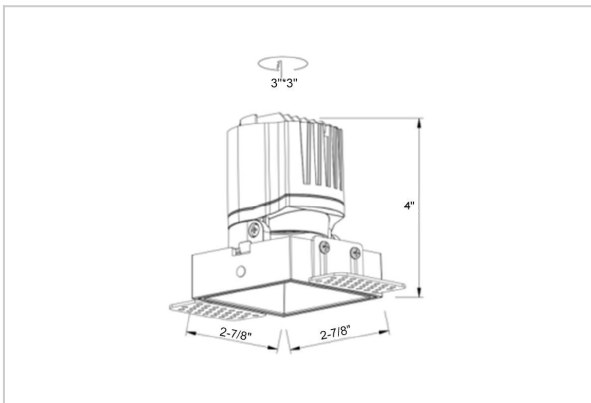

Thiea Down Lights

ITEM SKU#: 662187500188

Product Code : IK-RTHEIADL-8W-40K-BL-90C-15D

Voltage	100 - 277 V AC, 50-60 Hz
Lumen Output	802.73lm
Power	8W
Efficacy	140lm/w
CCT	4000K
CRI	>90
Beam Angle	15°
Light Distribution	Spot
LED Type	COB
LED Light Source	Osram SOLERIQ S 19
Start Time	Instant
Driver	Stand Alone (included)
Operating Position	Non - Swiveling Type
Dimming	On-Off / Triac / 0-10 V
Construction	Sqaure
Mounting Type	Recessed
Heads	Single Head
Body Material	Aluminium Die cast
Finish	Black
Length	2-7/8"
Height	4"
Cut Out	3"x3"
Optics	Darklight Technology Black, Silver
Width (W)	2-7/8"
Application Area	Guest Room, Corridor, Restaurant, Meeting Room Club, Hall, Hotel Entrance

Beam Spread (Options)

Spot 15°		Medium 24°		Flood 38°		Wide Flood 60°	
ft	Ø	ft	Ø	ft	Ø	ft	Ø
3.0	0.72	3.0	1.41	3.0	2.03	3.0	3.15
9.0	2.15	9.0	4.22	9.0	6.09	9.0	9.45
15.0	3.58	15.0	7.04	15.0	10.15	15.0	15.75