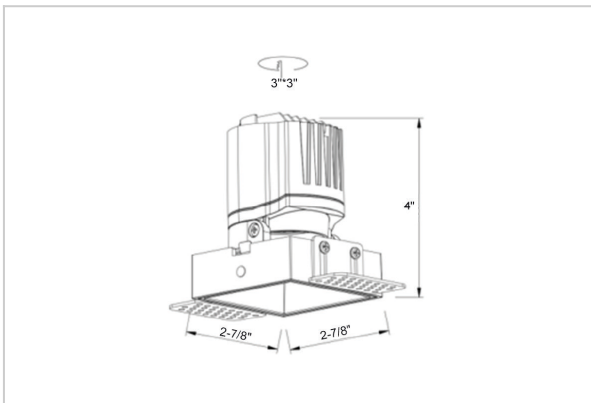

Thiea Down Lights

ITEM SKU#: 662187500171

Product Code : IK-RTHEIADL-8W-35K-BL-90C-15D

Voltage	100 - 277 V AC, 50-60 Hz
Lumen Output	764.5lm
Power	8W
Efficacy	140lm/w
CCT	3500K
CRI	>90
Beam Angle	15°
Light Distribution	Spot
LED Type	COB
LED Light Source	Osram SOLERIQ S 19
Start Time	Instant
Driver	Stand Alone (included)
Operating Position	Non - Swiveling Type
Dimming	On-Off / Triac / 0-10 V
Construction	Sqaure
Mounting Type	Recessed
Heads	Single Head
Body Material	Aluminium Die cast
Finish	Black
Length	2-7/8"
Height	4"
Cut Out	3"x3"
Optics	Darklight Technology Black, Silver
Width (W)	2-7/8"
Application Area	Guest Room, Corridor, Restaurant, Meeting Room Club, Hall, Hotel Entrance

Beam Spread (Options)

Spot 15°		Medium 24°		Flood 38°		Wide Flood 60°	
ft	Ø	ft	Ø	ft	Ø	ft	Ø
3.0	0.72	3.0	1.41	3.0	2.03	3.0	3.15
9.0	2.15	9.0	4.22	9.0	6.09	9.0	9.45
15.0	3.58	15.0	7.04	15.0	10.15	15.0	15.75