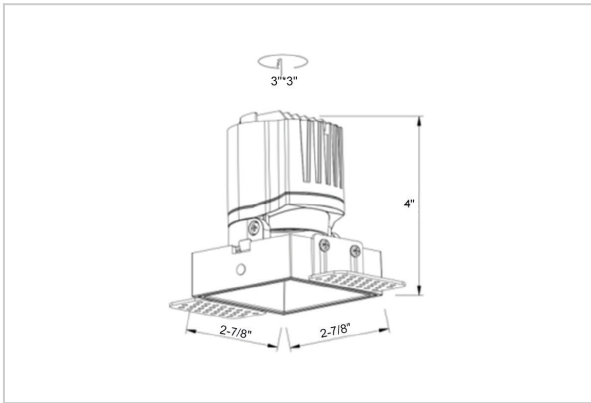

## Product Code : IK-RTHEIADL-8W-30K-BL-90C-15D

|                    |   |
|--------------------|---|
| Voltage            | 100 - 277 V AC, 50-60 Hz  |
| Lumen Output       | 728.1lm   |
| Power              | 8W  |
| Efficacy           | 140lm/w   |
| CCT                | 3000K   |
| CRI                | >90   |
| Beam Angle         | 15°   |
| Light Distribution | Spot  |
| LED Type           | COB   |
| LED Light Source   | Osram SOLERIQ S 19  |
| Start Time         | Instant   |
| Driver             | Stand Alone (included)  |
| Operating Position | Non - Swiveling Type  |
| Dimming            | On-Off / Triac / 0-10 V   |
| Construction       | Sqaure  |
| Mounting Type      | Recessed  |
| Heads              | Single Head   |
| Body Material      | Aluminium Die cast  |
| Finish             | Black   |
| Length             | 2-7/8"  |
| Height             | 4"  |
| Cut Out            | 3"x3"   |
| Optics             | Darklight Technology Black, Silver  |
| Width (W)          | 2-7/8"  |
| Application Area   | Guest Room, Corridor, Restaurant, Meeting Room Club, Hall, Hotel Entrance |

### Beam Spread (Options)

| Spot 15° |      | Medium 24° |      | Flood 38° |       | Wide Flood 60° |       |
|----------|------|------------|------|-----------|-------|----------------|-------|
| ft       | Ø    | ft         | Ø    | ft        | Ø     | ft             | Ø     |
| 3.0      | 0.72 | 3.0        | 1.41 | 3.0       | 2.03  | 3.0            | 3.15  |
| 9.0      | 2.15 | 9.0        | 4.22 | 9.0       | 6.09  | 9.0            | 9.45  |
| 15.0     | 3.58 | 15.0       | 7.04 | 15.0      | 10.15 | 15.0           | 15.75 |