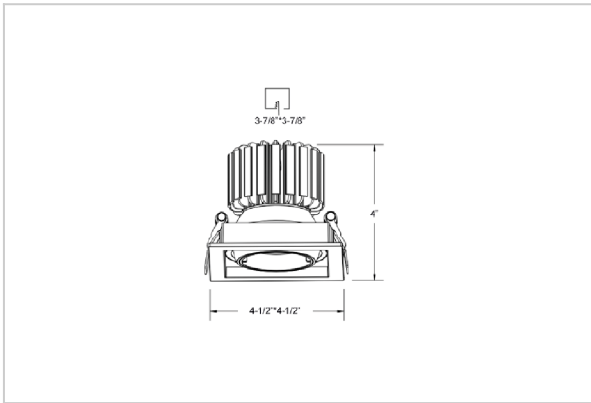

Scint Down Lights

ITEM SKU#: 662187500140

Product Code : IK-RSCINTDL-30W-40K-WH-90C-36D

Voltage	100 - 277 V AC, 50-60 Hz
Lumen Output	2700lm
Power	30W
Efficacy	90lm/w
CCT	4000K
CRI	>90
Beam Angle	36°
Light Distribution	Flood
LED Light Source	Osram SOLERIQ S 19
Start Time	Instant
Driver	Stand Alone (included)
Operating Position	Swiveling Type, 360D
Dimming	On-Off / Triac / 0-10 V
Construction	Sqaure
Mounting Type	Recessed
Heads	Single Head
Body Material	Aluminium Die cast
Finish	White
Height	4-7/8"
Diameter	5-1/2"x5-1/2"
Cut Out	4-7/8"x4-7/8"
Optics	Darklight Technology Black, Silver
Application Area	Guest Room, Corridor, Restaurant, Meeting Room Club, Hall, Hotel Entrance

Beam Spread (Options)

Spot	15°		Medium 24°		Flood 38°	
	ft	Ø	ft	Ø	ft	Ø
3.0	0.72	3.0	1.41	3.0	2.03	
9.0	2.15	9.0	4.22	9.0	6.09	
15.0	3.58	15.0	7.04	15.0	10.15	

Square in design, Scint LED downlight is made up of aluminum die cast with high quality powder coated luminaire housing and optimum heat sink. Available in multiple wattages and beam angle, the luminaire renders greater flexibility in its application for store lighting. Moreover, the specular darklight reflector in this store light allows outstanding visual comfort to the visitors.