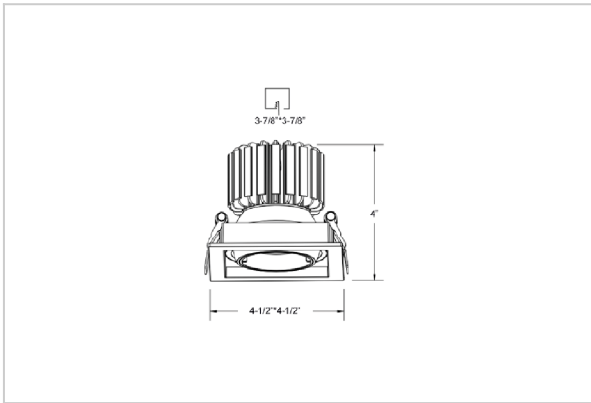

Scint Down Lights

ITEM SKU#: 662187500126

Product Code : IK-RSCINTDL-30W-35K-WH-90C-36D

Voltage	100 - 277 V AC, 50-60 Hz
Lumen Output	2700lm
Power	30W
Efficacy	90lm/w
CCT	3500K
CRI	>90
Beam Angle	36°
Light Distribution	Flood
LED Light Source	Osram SOLERIQ S 19
Start Time	Instant
Driver	Stand Alone (included)
Operating Position	Swiveling Type, 360D
Dimming	On-Off / Triac / 0-10 V
Construction	Sqaure
Mounting Type	Recessed
Heads	Single Head
Body Material	Aluminium Die cast
Finish	White
Height	4-7/8"
Diameter	5-1/2"x5-1/2"
Cut Out	4-7/8"x4-7/8"
Optics	Darklight Technology Black, Silver
Application Area	Guest Room, Corridor, Restaurant, Meeting Room Club, Hall, Hotel Entrance

Beam Spread (Options)

Spot	15°		Medium 24°		Flood 38°	
	ft	Ø	ft	Ø	ft	Ø
3.0	0.72	3.0	1.41	3.0	2.03	
9.0	2.15	9.0	4.22	9.0	6.09	
15.0	3.58	15.0	7.04	15.0	10.15	

Square in design, Scint LED downlight is made up of aluminum die cast with high quality powder coated luminaire housing and optimum heat sink. Available in multiple wattages and beam angle, the luminaire renders greater flexibility in its application for store lighting. Moreover, the specular darklight reflector in this store light allows outstanding visual comfort to the visitors.