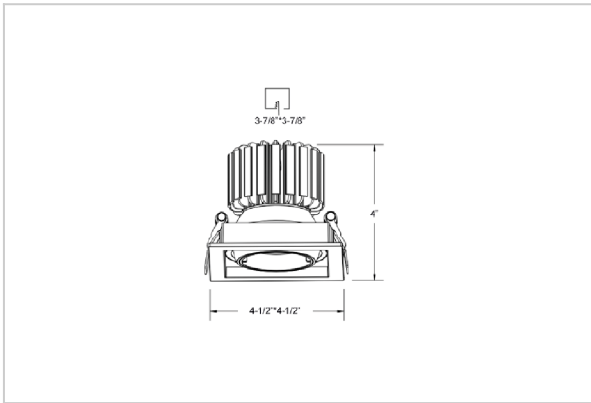

## Product Code : IK-RSCINTDL-30W-35K-WH-90C-36D

Voltage	100 - 277 V AC, 50-60 Hz
Lumen Output	2700lm
Power	30W
Efficacy	90lm/w
CCT	3500K
CRI	>90
Beam Angle	36°
Light Distribution	Flood
LED Light Source	Osram SOLERIQ S 19
Start Time	Instant
Driver	Stand Alone (included)
Operating Position	Swiveling Type, 360D
Dimming	On-Off / Triac / 0-10 V
Construction	Sqaure
Mounting Type	Recessed
Heads	Single Head
Body Material	Aluminium Die cast
Finish	White
Height	4-7/8"
Diameter	5-1/2"x5-1/2"
Cut Out	4-7/8"x4-7/8"
Optics	Darklight Technology Black, Silver
Application Area	Guest Room, Corridor, Restaurant, Meeting Room Club, Hall, Hotel Entrance

### Beam Spread (Options)

Spot 15°		Medium 24°		Flood 38°	
ft	Ø	ft	Ø	ft	Ø
3.0	0.72	3.0	1.41	3.0	2.03
9.0	2.15	9.0	4.22	9.0	6.09
15.0	3.58	15.0	7.04	15.0	10.15

Square in design, Scint LED downlight is made up of aluminum die cast with high quality powder coated luminaire housing and optimum heat sink. Available in multiple wattages and beam angle, the luminaire renders greater flexibility in its application for store lighting. Moreover, the specular darklight reflector in this store light allows outstanding visual comfort to the visitors.