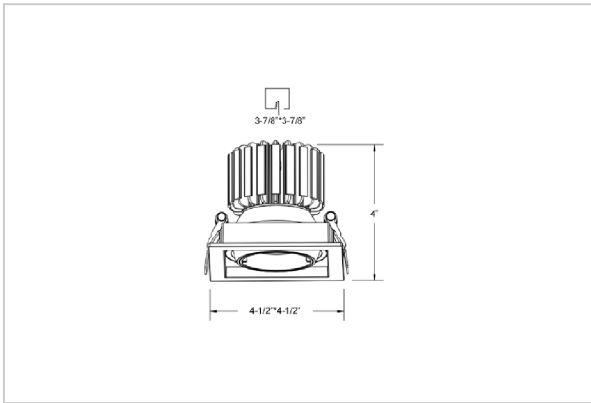

## Product Code : IK-RSCINTDL-30W-30K-WH-90C-36D

Voltage	100 - 277 V AC, 50-60 Hz
Lumen Output	2700lm
Power	30W
Efficacy	90lm/w
CCT	3000K
CRI	>90
Beam Angle	36°
Light Distribution	Flood
LED Light Source	Osram SOLERIQ S 19
Start Time	Instant
Driver	Stand Alone (included)
Operating Position	Swiveling Type, 360D
Dimming	On-Off / Triac / 0-10 V
Construction	Sqaure
Mounting Type	Recessed
Heads	Single Head
Body Material	Aluminium Die cast
Finish	White
Height	4-7/8"
Diameter	5-1/2"x5-1/2"
Cut Out	4-7/8"x4-7/8"
Optics	Darklight Technology Black, Silver
Application Area	Guest Room, Corridor, Restaurant, Meeting Room Club, Hall, Hotel Entrance

### Beam Spread (Options)

Spot	15°		Medium 24°		Flood 38°	
	ft	Ø	ft	Ø	ft	Ø
3.0	0.72	3.0	1.41	3.0	2.03	
9.0	2.15	9.0	4.22	9.0	6.09	
15.0	3.58	15.0	7.04	15.0	10.15	

Square in design, Scint LED downlight is made up of aluminum die cast with high quality powder coated luminaire housing and optimum heat sink. Available in multiple wattages and beam angle, the luminaire renders greater flexibility in its application for store lighting. Moreover, the specular darklight reflector in this store light allows outstanding visual comfort to the visitors.