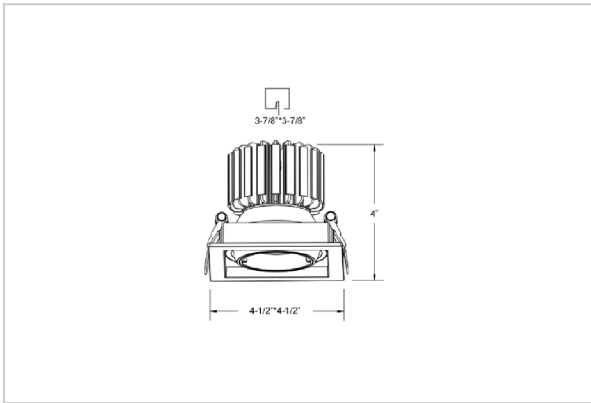

Scint Down Lights

ITEM SKU#: 662187500102

Product Code : IK-RSCINTDL-30W-27K-WH-90C-36D

Voltage	100 - 277 V AC, 50-60 Hz
Lumen Output	2700lm
Power	30W
Efficacy	90lm/w
CCT	2700K
CRI	>90
Beam Angle	36°
Light Distribution	Flood
LED Light Source	Osram SOLERIQ S 19
Start Time	Instant
Driver	Stand Alone (included)
Operating Position	Swiveling Type, 360D
Dimming	On-Off / Triac / 0-10 V
Construction	Sqaure
Mounting Type	Recessed
Heads	Single Head
Body Material	Aluminium Die cast
Finish	White
Height	4-7/8"
Diameter	5-1/2"x5-1/2"
Cut Out	4-7/8"x4-7/8"
Optics	Darklight Technology Black, Silver
Application Area	Guest Room, Corridor, Restaurant, Meeting Room Club, Hall, Hotel Entrance

Beam Spread (Options)

Spot	15°		Medium		24°		Flood		38°	
	ft	Ø	ft	Ø	ft	Ø	ft	Ø	ft	Ø
3.0	0.72	3.0	1.41	3.0	2.03	3.0	2.03	3.0	2.03	3.0
9.0	2.15	9.0	4.22	9.0	6.09	9.0	6.09	9.0	6.09	9.0
15.0	3.58	15.0	7.04	15.0	10.15	15.0	10.15	15.0	10.15	15.0

Square in design, Scint LED downlight is made up of aluminum die cast with high quality powder coated luminaire housing and optimum heat sink. Available in multiple wattages and beam angle, the luminaire renders greater flexibility in its application for store lighting. Moreover, the specular darklight reflector in this store light allows outstanding visual comfort to the visitors.