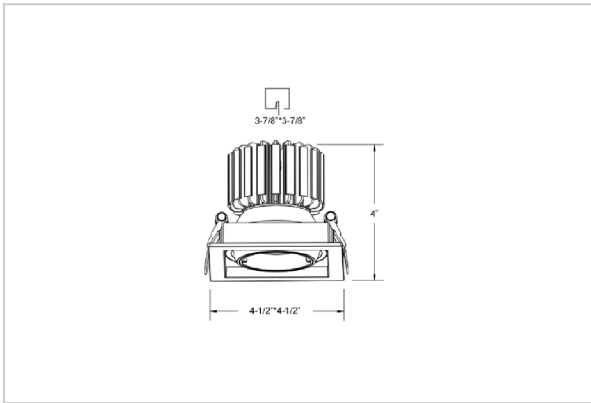

Scint Down Lights

ITEM SKU#: 662187500096

Product Code : IK-RSCINTDL-30W-40K-WH-90C-24D

Voltage	100 - 277 V AC, 50-60 Hz
Lumen Output	2700lm
Power	30W
Efficacy	90lm/w
CCT	4000K
CRI	>90
Beam Angle	24°
Light Distribution	Medium
LED Light Source	Osram SOLERIQ S 19
Start Time	Instant
Driver	Stand Alone (included)
Operating Position	Swiveling Type, 360D
Dimming	On-Off / Triac / 0-10 V
Construction	Sqaure
Mounting Type	Recessed
Heads	Single Head
Body Material	Aluminium Die cast
Finish	White
Height	4-7/8"
Diameter	5-1/2"x5-1/2"
Cut Out	4-7/8"x4-7/8"
Optics	Darklight Technology Black, Silver
Application Area	Guest Room, Corridor, Restaurant, Meeting Room Club, Hall, Hotel Entrance

Beam Spread (Options)

Spot	15°		Medium 24°		Flood 38°	
	ft	Ø	ft	Ø	ft	Ø
3.0	0.72	3.0	1.41	3.0	2.03	
9.0	2.15	9.0	4.22	9.0	6.09	
15.0	3.58	15.0	7.04	15.0	10.15	

Square in design, Scint LED downlight is made up of aluminum die cast with high quality powder coated luminaire housing and optimum heat sink. Available in multiple wattages and beam angle, the luminaire renders greater flexibility in its application for store lighting. Moreover, the specular darklight reflector in this store light allows outstanding visual comfort to the visitors.