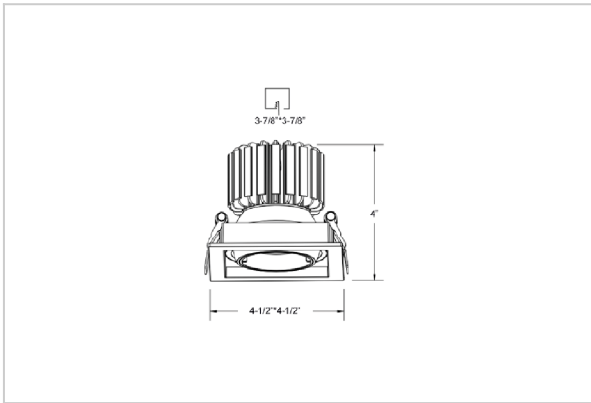

Scint Down Lights

ITEM SKU#: 662187500072

Product Code : IK-RSCINTDL-30W-30K-WH-90C-24D

Voltage	100 - 277 V AC, 50-60 Hz
Lumen Output	2700lm
Power	30W
Efficacy	90lm/w
CCT	3000K
CRI	>90
Beam Angle	24°
Light Distribution	Medium
LED Light Source	Osram SOLERIQ S 19
Start Time	Instant
Driver	Stand Alone (included)
Operating Position	Swiveling Type, 360D
Dimming	On-Off / Triac / 0-10 V
Construction	Sqaure
Mounting Type	Recessed
Heads	Single Head
Body Material	Aluminium Die cast
Finish	White
Height	4-7/8"
Diameter	5-1/2"x5-1/2"
Cut Out	4-7/8"x4-7/8"
Optics	Darklight Technology Black, Silver
Application Area	Guest Room, Corridor, Restaurant, Meeting Room Club, Hall, Hotel Entrance

Beam Spread (Options)

Spot	15°		Medium 24°		Flood 38°	
	ft	Ø	ft	Ø	ft	Ø
3.0	0.72	3.0	1.41	3.0	2.03	
9.0	2.15	9.0	4.22	9.0	6.09	
15.0	3.58	15.0	7.04	15.0	10.15	

Square in design, Scint LED downlight is made up of aluminum die cast with high quality powder coated luminaire housing and optimum heat sink. Available in multiple wattages and beam angle, the luminaire renders greater flexibility in its application for store lighting. Moreover, the specular darklight reflector in this store light allows outstanding visual comfort to the visitors.