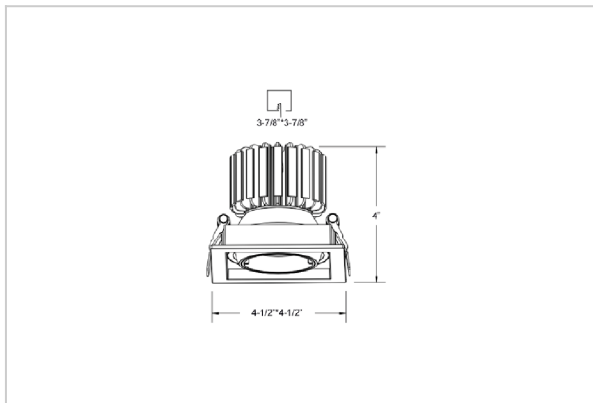

Scint Down Lights

ITEM SKU#: 662187500065

Product Code : IK-RSCINTDL-30W-27K-WH-90C-24D

Voltage	100 - 277 V AC, 50-60 Hz
Lumen Output	2700lm
Power	30W
Efficacy	90lm/w
CCT	2700K
CRI	>90
Beam Angle	24°
Light Distribution	Medium
LED Light Source	Osram SOLERIQ S 19
Start Time	Instant
Driver	Stand Alone (included)
Operating Position	Swiveling Type, 360D
Dimming	On-Off / Triac / 0-10 V
Construction	Sqaure
Mounting Type	Recessed
Heads	Single Head
Body Material	Aluminium Die cast
Finish	White
Height	4-7/8"
Diameter	5-1/2"x5-1/2"
Cut Out	4-7/8"x4-7/8"
Optics	Darklight Technology Black, Silver
Application Area	Guest Room, Corridor, Restaurant, Meeting Room Club, Hall, Hotel Entrance

Beam Spread (Options)

Spot	15°		Medium 24°		Flood 38°	
	ft	Ø	ft	Ø	ft	Ø
3.0	0.72	3.0	1.41	3.0	2.03	
9.0	2.15	9.0	4.22	9.0	6.09	
15.0	3.58	15.0	7.04	15.0	10.15	

Square in design, Scint LED downlight is made up of aluminum die cast with high quality powder coated luminaire housing and optimum heat sink. Available in multiple wattages and beam angle, the luminaire renders greater flexibility in its application for store lighting. Moreover, the specular darklight reflector in this store light allows outstanding visual comfort to the visitors.