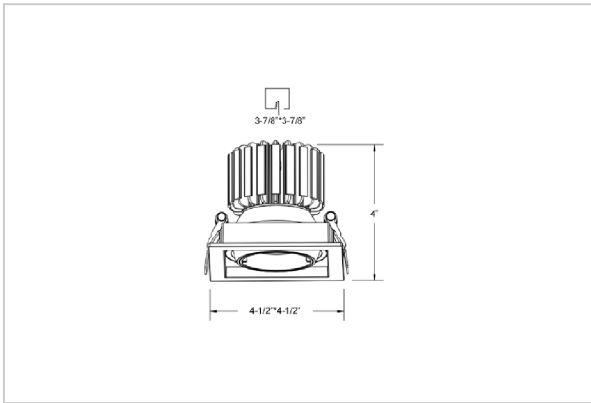

## Product Code : IK-RSCINTDL-30W-40K-WH-90C-15D

Voltage	100 - 277 V AC, 50-60 Hz
Lumen Output	2700lm
Power	30W
Efficacy	90lm/w
CCT	4000K
CRI	>90
Beam Angle	15°
Light Distribution	Spot
LED Light Source	Osram SOLERIQ S 19
Start Time	Instant
Driver	Stand Alone (included)
Operating Position	Swiveling Type, 360D
Dimming	On-Off / Triac / 0-10 V
Construction	Sqaure
Mounting Type	Recessed
Heads	Single Head
Body Material	Aluminium Die cast
Finish	White
Height	4-7/8"
Diameter	5-1/2"x5-1/2"
Cut Out	4-7/8"x4-7/8"
Optics	Darklight Technology Black, Silver
Application Area	Guest Room, Corridor, Restaurant, Meeting Room Club, Hall, Hotel Entrance

### Beam Spread (Options)

Spot 15°		Medium 24°		Flood 38°	
ft	Ø	ft	Ø	ft	Ø
3.0	0.72	3.0	1.41	3.0	2.03
9.0	2.15	9.0	4.22	9.0	6.09
15.0	3.58	15.0	7.04	15.0	10.15

Square in design, Scint LED downlight is made up of aluminum die cast with high quality powder coated luminaire housing and optimum heat sink. Available in multiple wattages and beam angle, the luminaire renders greater flexibility in its application for store lighting. Moreover, the specular darklight reflector in this store light allows outstanding visual comfort to the visitors.