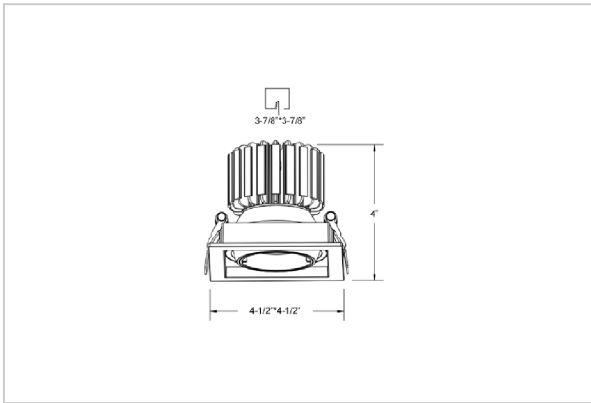

## Product Code : IK-RSCINTDL-30W-35K-WH-90C-15D

|                    |   |
|--------------------|---|
| Voltage            | 100 - 277 V AC, 50-60 Hz  |
| Lumen Output       | 2700lm  |
| Power              | 30W   |
| Efficacy           | 90lm/w  |
| CCT                | 3500K   |
| CRI                | >90   |
| Beam Angle         | 15°   |
| Light Distribution | Spot  |
| LED Light Source   | Osram SOLERIQ S 19  |
| Start Time         | Instant   |
| Driver             | Stand Alone (included)  |
| Operating Position | Swiveling Type, 360D  |
| Dimming            | On-Off / Triac / 0-10 V   |
| Construction       | Sqaure  |
| Mounting Type      | Recessed  |
| Heads              | Single Head   |
| Body Material      | Aluminium Die cast  |
| Finish             | White   |
| Height             | 4-7/8"  |
| Diameter           | 5-1/2"x5-1/2"   |
| Cut Out            | 4-7/8"x4-7/8"   |
| Optics             | Darklight Technology Black, Silver  |
| Application Area   | Guest Room, Corridor, Restaurant, Meeting Room Club, Hall, Hotel Entrance |

### Beam Spread (Options)

| Spot 15° |      | Medium 24° |      | Flood 38° |       |
|----------|------|------------|------|-----------|-------|
| ft       | Ø    | ft         | Ø    | ft        | Ø     |
| 3.0      | 0.72 | 3.0        | 1.41 | 3.0       | 2.03  |
| 9.0      | 2.15 | 9.0        | 4.22 | 9.0       | 6.09  |
| 15.0     | 3.58 | 15.0       | 7.04 | 15.0      | 10.15 |