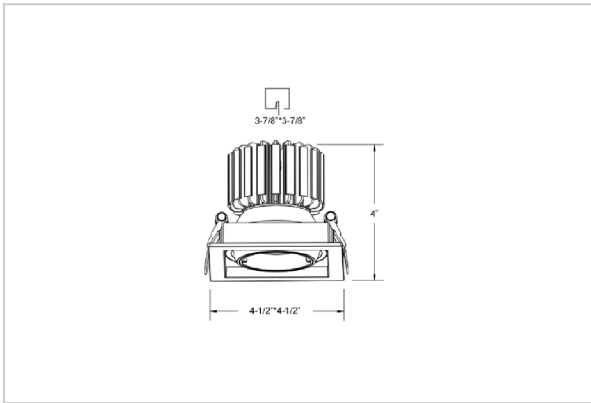

## Product Code : IK-RSCINTDL-30W-27K-WH-90C-15D

Voltage	100 - 277 V AC, 50-60 Hz
Lumen Output	2700lm
Power	30W
Efficacy	90lm/w
CCT	2700K
CRI	>90
Beam Angle	15°
Light Distribution	Spot
LED Light Source	Osram SOLERIQ S 19
Start Time	Instant
Driver	Stand Alone (included)
Operating Position	Swiveling Type, 360D
Dimming	On-Off / Triac / 0-10 V
Construction	Sqaure
Mounting Type	Recessed
Heads	Single Head
Body Material	Aluminium Die cast
Finish	White
Height	4-7/8"
Diameter	5-1/2"x5-1/2"
Cut Out	4-7/8"x4-7/8"
Optics	Darklight Technology Black, Silver
Application Area	Guest Room, Corridor, Restaurant, Meeting Room Club, Hall, Hotel Entrance

### Beam Spread (Options)

Spot 15°		Medium 24°		Flood 38°	
ft	Ø	ft	Ø	ft	Ø
3.0	0.72	3.0	1.41	3.0	2.03
9.0	2.15	9.0	4.22	9.0	6.09
15.0	3.58	15.0	7.04	15.0	10.15

Square in design, Scint LED downlight is made up of aluminum die cast with high quality powder coated luminaire housing and optimum heat sink. Available in multiple wattages and beam angle, the luminaire renders greater flexibility in its application for store lighting. Moreover, the specular darklight reflector in this store light allows outstanding visual comfort to the visitors.