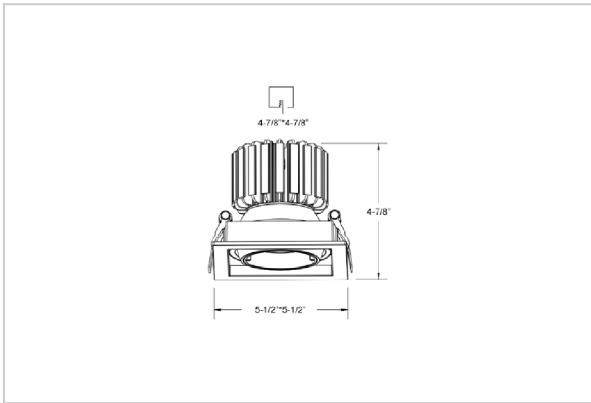

## Product Code : IK-RSCINTDL-20W-35K-WH-90C-36D

Voltage	100 - 277 V AC, 50-60 Hz
Lumen Output	1800lm
Power	20W
Efficacy	90lm/w
CCT	3500K
CRI	>90
Beam Angle	36°
Light Distribution	Flood
LED Light Source	Osram SOLERIQ S 19
Start Time	Instant
Driver	Stand Alone (included)
Operating Position	Swiveling Type, 360D
Dimming	On-Off / Triac / 0-10 V
Construction	Sqaure
Mounting Type	Recessed
Heads	Single Head
Body Material	Aluminium Die cast
Finish	White
Height	4"
Diameter	4-1/2"x4-1/2"
Cut Out	3-7/8"x3-7/8"
Optics	Darklight Technology Black, Silver
Application Area	Guest Room, Corridor, Restaurant, Meeting Room Club, Hall, Hotel Entrance

### Beam Spread (Options)

Spot	15°		Medium 24°		Flood 38°	
	ft	Ø	ft	Ø	ft	Ø
3.0	0.72	3.0	1.41	3.0	2.03	
9.0	2.15	9.0	4.22	9.0	6.09	
15.0	3.58	15.0	7.04	15.0	10.15	

Square in design, Scint LED downlight is made up of aluminum die cast with high quality powder coated luminaire housing and optimum heat sink. Available in multiple wattages and beam angle, the luminaire renders greater flexibility in its application for store lighting. Moreover, the specular darklight reflector in this store light allows outstanding visual comfort to the visitors.