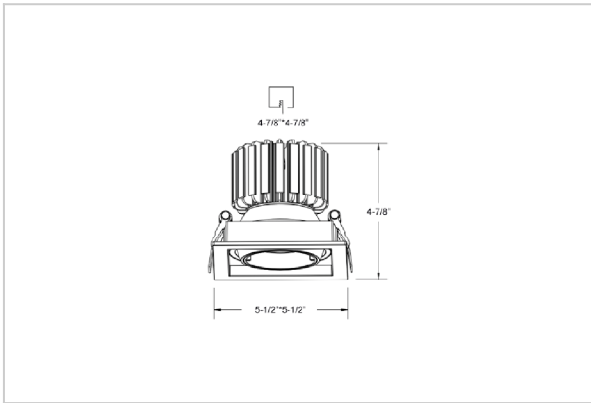

## Product Code : IK-RSCINTDL-20W-35K-WH-90C-36D

Voltage	100 - 277 V AC, 50-60 Hz
Lumen Output	1800lm
Power	20W
Efficacy	90lm/w
CCT	3500K
CRI	>90
Beam Angle	36°
Light Distribution	Flood
LED Light Source	Osram SOLERIQ S 19
Start Time	Instant
Driver	Stand Alone (included)
Operating Position	Swiveling Type, 360D
Dimming	On-Off / Triac / 0-10 V
Construction	Sqaure
Mounting Type	Recessed
Heads	Single Head
Body Material	Aluminium Die cast
Finish	White
Height	4"
Diameter	4-1/2"x4-1/2"
Cut Out	3-7/8"x3-7/8"
Optics	Darklight Technology Black, Silver
Application Area	Guest Room, Corridor, Restaurant, Meeting Room Club, Hall, Hotel Entrance

### Beam Spread (Options)

Spot 15°		Medium 24°		Flood 38°	
ft	Ø	ft	Ø	ft	Ø
3.0	0.72	3.0	1.41	3.0	2.03
9.0	2.15	9.0	4.22	9.0	6.09
15.0	3.58	15.0	7.04	15.0	10.15

Square in design, Scint LED downlight is made up of aluminum die cast with high quality powder coated luminaire housing and optimum heat sink. Available in multiple wattages and beam angle, the luminaire renders greater flexibility in its application for store lighting. Moreover, the specular darklight reflector in this store light allows outstanding visual comfort to the visitors.