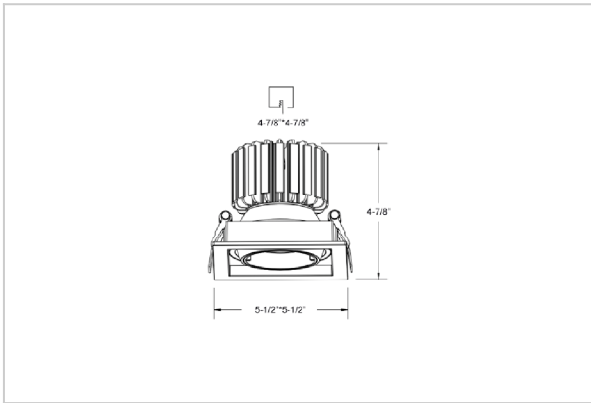

Scint Down Lights

ITEM SKU#: 662187500003

Product Code : IK-RSCINTDL-20W-35K-WH-90C-36D

Voltage	100 - 277 V AC, 50-60 Hz
Lumen Output	1800lm
Power	20W
Efficacy	90lm/w
CCT	3500K
CRI	>90
Beam Angle	36°
Light Distribution	Flood
LED Light Source	Osram SOLERIQ S 19
Start Time	Instant
Driver	Stand Alone (included)
Operating Position	Swiveling Type, 360D
Dimming	On-Off / Triac / 0-10 V
Construction	Sqaure
Mounting Type	Recessed
Heads	Single Head
Body Material	Aluminium Die cast
Finish	White
Height	4"
Diameter	4-1/2"x4-1/2"
Cut Out	3-7/8"x3-7/8"
Optics	Darklight Technology Black, Silver
Application Area	Guest Room, Corridor, Restaurant, Meeting Room Club, Hall, Hotel Entrance

Beam Spread (Options)

Spot	15°		Medium 24°		Flood 38°	
	ft	Ø	ft	Ø	ft	Ø
3.0	0.72	3.0	1.41	3.0	2.03	
9.0	2.15	9.0	4.22	9.0	6.09	
15.0	3.58	15.0	7.04	15.0	10.15	

Square in design, Scint LED downlight is made up of aluminum die cast with high quality powder coated luminaire housing and optimum heat sink. Available in multiple wattages and beam angle, the luminaire renders greater flexibility in its application for store lighting. Moreover, the specular darklight reflector in this store light allows outstanding visual comfort to the visitors.