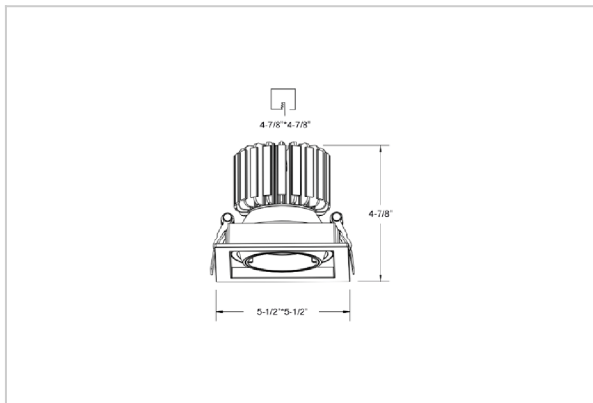

Scint Down Lights

ITEM SKU#: 662187499994

Product Code : IK-RSCINTDL-20W-30K-WH-90C-36D

Voltage	100 - 277 V AC, 50-60 Hz
Lumen Output	1800lm
Power	20W
Efficacy	90lm/w
CCT	3000K
CRI	>90
Beam Angle	36°
Light Distribution	Flood
LED Light Source	Osram SOLERIQ S 19
Start Time	Instant
Driver	Stand Alone (included)
Operating Position	Swiveling Type, 360D
Dimming	On-Off / Triac / 0-10 V
Construction	Sqaure
Mounting Type	Recessed
Heads	Single Head
Body Material	Aluminium Die cast
Finish	White
Height	4"
Diameter	4-1/2"x4-1/2"
Cut Out	3-7/8"x3-7/8"
Optics	Darklight Technology Black, Silver
Application Area	Guest Room, Corridor, Restaurant, Meeting Room Club, Hall, Hotel Entrance

Beam Spread (Options)

Spot 15°		Medium 24°		Flood 38°	
ft	Ø	ft	Ø	ft	Ø
3.0	0.72	3.0	1.41	3.0	2.03
9.0	2.15	9.0	4.22	9.0	6.09
15.0	3.58	15.0	7.04	15.0	10.15

Square in design, Scint LED downlight is made up of aluminum die cast with high quality powder coated luminaire housing and optimum heat sink. Available in multiple wattages and beam angle, the luminaire renders greater flexibility in its application for store lighting. Moreover, the specular darklight reflector in this store light allows outstanding visual comfort to the visitors.