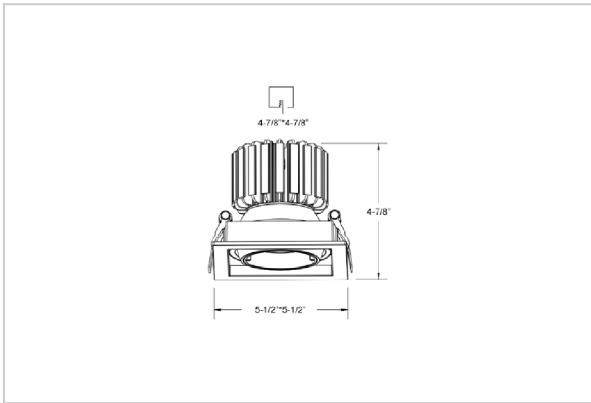

Scint Down Lights

ITEM SKU#: 662187499994

Product Code : IK-RSCINTDL-20W-30K-WH-90C-36D

Voltage	100 - 277 V AC, 50-60 Hz
Lumen Output	1800lm
Power	20W
Efficacy	90lm/w
CCT	3000K
CRI	>90
Beam Angle	36°
Light Distribution	Flood
LED Light Source	Osram SOLERIQ S 19
Start Time	Instant
Driver	Stand Alone (included)
Operating Position	Swiveling Type, 360D
Dimming	On-Off / Triac / 0-10 V
Construction	Sqaure
Mounting Type	Recessed
Heads	Single Head
Body Material	Aluminium Die cast
Finish	White
Height	4"
Diameter	4-1/2"x4-1/2"
Cut Out	3-7/8"x3-7/8"
Optics	Darklight Technology Black, Silver
Application Area	Guest Room, Corridor, Restaurant, Meeting Room Club, Hall, Hotel Entrance

Beam Spread (Options)

Spot 15°		Medium 24°		Flood 38°	
ft	Ø	ft	Ø	ft	Ø
3.0	0.72	3.0	1.41	3.0	2.03
9.0	2.15	9.0	4.22	9.0	6.09
15.0	3.58	15.0	7.04	15.0	10.15

Square in design, Scint LED downlight is made up of aluminum die cast with high quality powder coated luminaire housing and optimum heat sink. Available in multiple wattages and beam angle, the luminaire renders greater flexibility in its application for store lighting. Moreover, the specular darklight reflector in this store light allows outstanding visual comfort to the visitors.