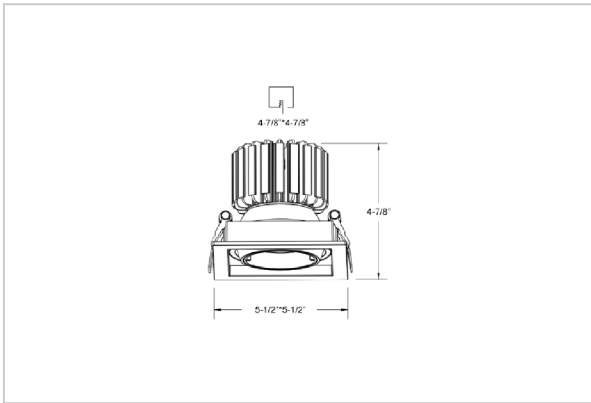

## Product Code : IK-RSCINTDL-20W-27K-WH-90C-36D

Voltage	100 - 277 V AC, 50-60 Hz
Lumen Output	1800lm
Power	20W
Efficacy	90lm/w
CCT	2700K
CRI	>90
Beam Angle	36°
Light Distribution	Flood
LED Light Source	Osram SOLERIQ S 19
Start Time	Instant
Driver	Stand Alone (included)
Operating Position	Swiveling Type, 360D
Dimming	On-Off / Triac / 0-10 V
Construction	Sqaure
Mounting Type	Recessed
Heads	Single Head
Body Material	Aluminium Die cast
Finish	White
Height	4"
Diameter	4-1/2"x4-1/2"
Cut Out	3-7/8"x3-7/8"
Optics	Darklight Technology Black, Silver
Application Area	Guest Room, Corridor, Restaurant, Meeting Room Club, Hall, Hotel Entrance

### Beam Spread (Options)

Spot	15°		Medium 24°		Flood 38°	
	ft	Ø	ft	Ø	ft	Ø
3.0	0.72	3.0	1.41	3.0	2.03	
9.0	2.15	9.0	4.22	9.0	6.09	
15.0	3.58	15.0	7.04	15.0	10.15	

Square in design, Scint LED downlight is made up of aluminum die cast with high quality powder coated luminaire housing and optimum heat sink. Available in multiple wattages and beam angle, the luminaire renders greater flexibility in its application for store lighting. Moreover, the specular darklight reflector in this store light allows outstanding visual comfort to the visitors.