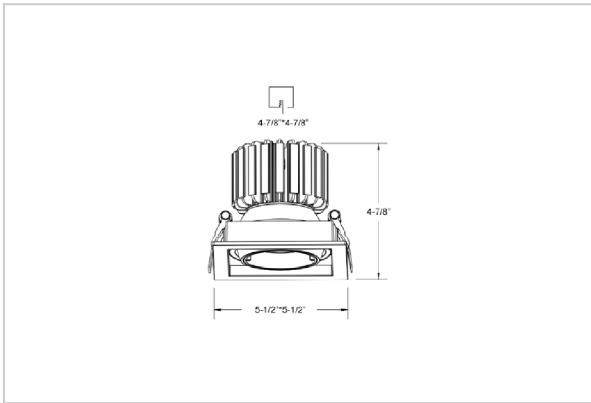

Scint Down Lights

ITEM SKU#: 662187499970

Product Code : IK-RSCINTDL-20W-40K-WH-90C-24D

Voltage	100 - 277 V AC, 50-60 Hz
Lumen Output	1800lm
Power	20W
Efficacy	90lm/w
CCT	4000K
CRI	>90
Beam Angle	24°
Light Distribution	Medium
LED Light Source	Osram SOLERIQ S 19
Start Time	Instant
Driver	Stand Alone (included)
Operating Position	Swiveling Type, 360D
Dimming	On-Off / Triac / 0-10 V
Construction	Sqaure
Mounting Type	Recessed
Heads	Single Head
Body Material	Aluminium Die cast
Finish	White
Height	4"
Diameter	4-1/2"x4-1/2"
Cut Out	3-7/8"x3-7/8"
Optics	Darklight Technology Black, Silver
Application Area	Guest Room, Corridor, Restaurant, Meeting Room Club, Hall, Hotel Entrance

Beam Spread (Options)

Spot 15°		Medium 24°		Flood 38°	
ft	Ø	ft	Ø	ft	Ø
3.0	0.72	3.0	1.41	3.0	2.03
9.0	2.15	9.0	4.22	9.0	6.09
15.0	3.58	15.0	7.04	15.0	10.15

Square in design, Scint LED downlight is made up of aluminum die cast with high quality powder coated luminaire housing and optimum heat sink. Available in multiple wattages and beam angle, the luminaire renders greater flexibility in its application for store lighting. Moreover, the specular darklight reflector in this store light allows outstanding visual comfort to the visitors.