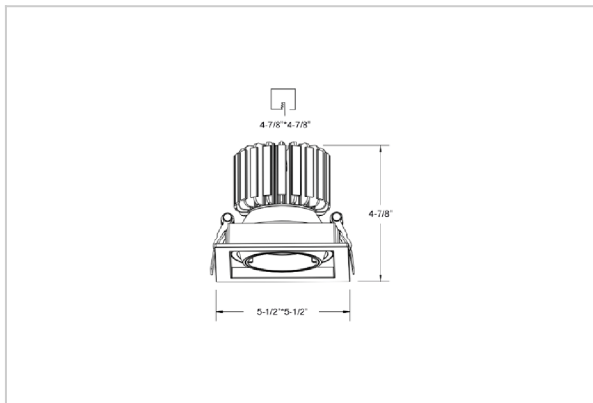

Scint Down Lights

ITEM SKU#: 662187499963

Product Code : IK-RSCINTDL-20W-35K-WH-90C-24D

Voltage	100 - 277 V AC, 50-60 Hz
Lumen Output	1800lm
Power	20W
Efficacy	90lm/w
CCT	3500K
CRI	>90
Beam Angle	24°
Light Distribution	Medium
LED Light Source	Osram SOLERIQ S 19
Start Time	Instant
Driver	Stand Alone (included)
Operating Position	Swiveling Type, 360D
Dimming	On-Off / Triac / 0-10 V
Construction	Sqaure
Mounting Type	Recessed
Heads	Single Head
Body Material	Aluminium Die cast
Finish	White
Height	4"
Diameter	4-1/2"x4-1/2"
Cut Out	3-7/8"x3-7/8"
Optics	Darklight Technology Black, Silver
Application Area	Guest Room, Corridor, Restaurant, Meeting Room Club, Hall, Hotel Entrance

Beam Spread (Options)

Spot 15°		Medium 24°		Flood 38°	
ft	Ø	ft	Ø	ft	Ø
3.0	0.72	3.0	1.41	3.0	2.03
9.0	2.15	9.0	4.22	9.0	6.09
15.0	3.58	15.0	7.04	15.0	10.15

Square in design, Scint LED downlight is made up of aluminum die cast with high quality powder coated luminaire housing and optimum heat sink. Available in multiple wattages and beam angle, the luminaire renders greater flexibility in its application for store lighting. Moreover, the specular darklight reflector in this store light allows outstanding visual comfort to the visitors.