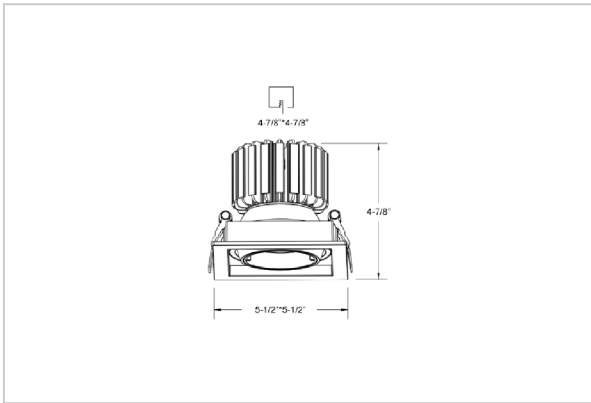

## Product Code : IK-RSCINTDL-20W-30K-WH-90C-24D

Voltage	100 - 277 V AC, 50-60 Hz
Lumen Output	1800lm
Power	20W
Efficacy	90lm/w
CCT	3000K
CRI	>90
Beam Angle	24°
Light Distribution	Medium
LED Light Source	Osram SOLERIQ S 19
Start Time	Instant
Driver	Stand Alone (included)
Operating Position	Swiveling Type, 360D
Dimming	On-Off / Triac / 0-10 V
Construction	Sqaure
Mounting Type	Recessed
Heads	Single Head
Body Material	Aluminium Die cast
Finish	White
Height	4"
Diameter	4-1/2"x4-1/2"
Cut Out	3-7/8"x3-7/8"
Optics	Darklight Technology Black, Silver
Application Area	Guest Room, Corridor, Restaurant, Meeting Room Club, Hall, Hotel Entrance

### Beam Spread (Options)

Spot	15°		Medium 24°		Flood 38°	
	ft	Ø	ft	Ø	ft	Ø
3.0	0.72	3.0	1.41	3.0	2.03	
9.0	2.15	9.0	4.22	9.0	6.09	
15.0	3.58	15.0	7.04	15.0	10.15	

Square in design, Scint LED downlight is made up of aluminum die cast with high quality powder coated luminaire housing and optimum heat sink. Available in multiple wattages and beam angle, the luminaire renders greater flexibility in its application for store lighting. Moreover, the specular darklight reflector in this store light allows outstanding visual comfort to the visitors.