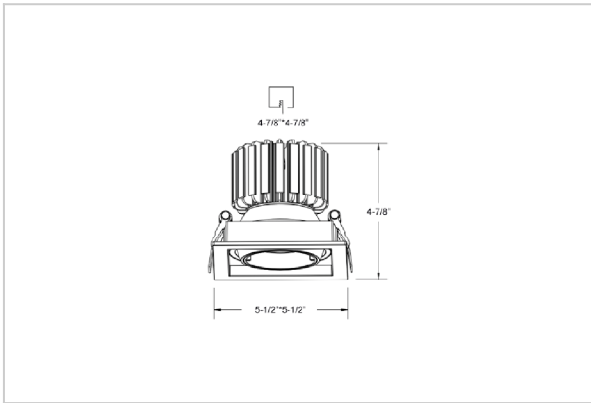

Scint Down Lights

ITEM SKU#: 662187499956

Product Code : IK-RSCINTDL-20W-30K-WH-90C-24D

Voltage	100 - 277 V AC, 50-60 Hz
Lumen Output	1800lm
Power	20W
Efficacy	90lm/w
CCT	3000K
CRI	>90
Beam Angle	24°
Light Distribution	Medium
LED Light Source	Osram SOLERIQ S 19
Start Time	Instant
Driver	Stand Alone (included)
Operating Position	Swiveling Type, 360D
Dimming	On-Off / Triac / 0-10 V
Construction	Sqaure
Mounting Type	Recessed
Heads	Single Head
Body Material	Aluminium Die cast
Finish	White
Height	4"
Diameter	4-1/2"x4-1/2"
Cut Out	3-7/8"x3-7/8"
Optics	Darklight Technology Black, Silver
Application Area	Guest Room, Corridor, Restaurant, Meeting Room Club, Hall, Hotel Entrance

Beam Spread (Options)

Spot 15°		Medium 24°		Flood 38°	
ft	Ø	ft	Ø	ft	Ø
3.0	0.72	3.0	1.41	3.0	2.03
9.0	2.15	9.0	4.22	9.0	6.09
15.0	3.58	15.0	7.04	15.0	10.15

Square in design, Scint LED downlight is made up of aluminum die cast with high quality powder coated luminaire housing and optimum heat sink. Available in multiple wattages and beam angle, the luminaire renders greater flexibility in its application for store lighting. Moreover, the specular darklight reflector in this store light allows outstanding visual comfort to the visitors.