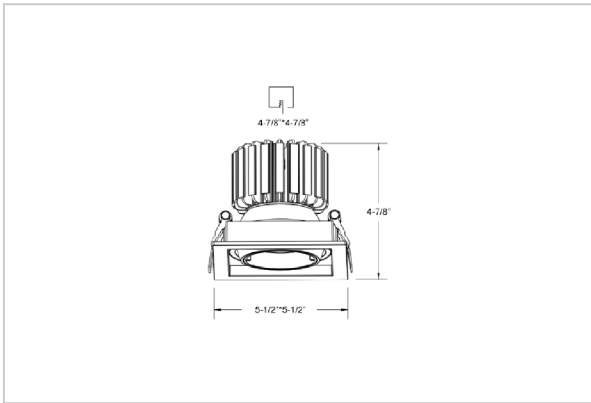

## Product Code : IK-RSCINTDL-20W-27K-WH-90C-24D

Voltage	100 - 277 V AC, 50-60 Hz
Lumen Output	1800lm
Power	20W
Efficacy	90lm/w
CCT	2700K
CRI	>90
Beam Angle	24°
Light Distribution	Medium
LED Light Source	Osram SOLERIQ S 19
Start Time	Instant
Driver	Stand Alone (included)
Operating Position	Swiveling Type, 360D
Dimming	On-Off / Triac / 0-10 V
Construction	Sqaure
Mounting Type	Recessed
Heads	Single Head
Body Material	Aluminium Die cast
Finish	White
Height	4"
Diameter	4-1/2"x4-1/2"
Cut Out	3-7/8"x3-7/8"
Optics	Darklight Technology Black, Silver
Application Area	Guest Room, Corridor, Restaurant, Meeting Room Club, Hall, Hotel Entrance

### Beam Spread (Options)

Spot	15°		Medium 24°		Flood 38°	
	ft	Ø	ft	Ø	ft	Ø
3.0	0.72	3.0	1.41	3.0	2.03	
9.0	2.15	9.0	4.22	9.0	6.09	
15.0	3.58	15.0	7.04	15.0	10.15	

Square in design, Scint LED downlight is made up of aluminum die cast with high quality powder coated luminaire housing and optimum heat sink. Available in multiple wattages and beam angle, the luminaire renders greater flexibility in its application for store lighting. Moreover, the specular darklight reflector in this store light allows outstanding visual comfort to the visitors.