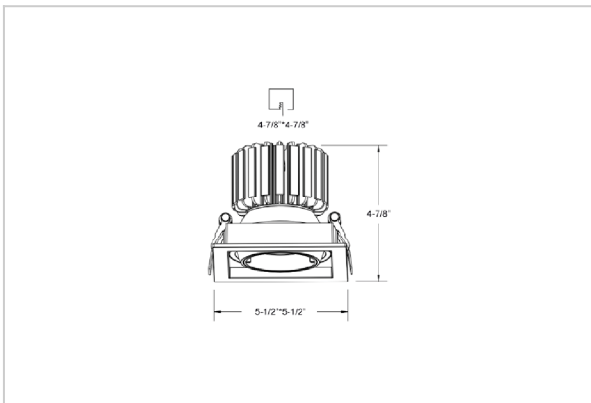

## Product Code : IK-RSCINTDL-20W-35K-WH-90C-15D

Voltage	100 - 277 V AC, 50-60 Hz
Lumen Output	1800lm
Power	20W
Efficacy	90lm/w
CCT	3500K
CRI	>90
Beam Angle	15°
Light Distribution	Spot
LED Light Source	Osram SOLERIQ S 19
Start Time	Instant
Driver	Stand Alone (included)
Operating Position	Swiveling Type, 360D
Dimming	On-Off / Triac / 0-10 V
Construction	Sqaure
Mounting Type	Recessed
Heads	Single Head
Body Material	Aluminium Die cast
Finish	White
Height	4"
Diameter	4-1/2"x4-1/2"
Cut Out	3-7/8"x3-7/8"
Optics	Darklight Technology Black, Silver
Application Area	Guest Room, Corridor, Restaurant, Meeting Room Club, Hall, Hotel Entrance

### Beam Spread (Options)

Spot 15°		Medium 24°		Flood 38°	
ft	Ø	ft	Ø	ft	Ø
3.0	0.72	3.0	1.41	3.0	2.03
9.0	2.15	9.0	4.22	9.0	6.09
15.0	3.58	15.0	7.04	15.0	10.15

Square in design, Scint LED downlight is made up of aluminum die cast with high quality powder coated luminaire housing and optimum heat sink. Available in multiple wattages and beam angle, the luminaire renders greater flexibility in its application for store lighting. Moreover, the specular darklight reflector in this store light allows outstanding visual comfort to the visitors.