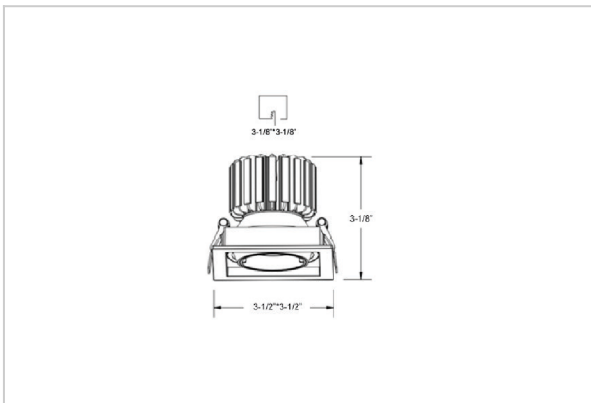

## Product Code : IK-RSCINTDL-12W-40K-WH-90C-24D

Voltage	100 - 277 V AC, 50-60 Hz
Lumen Output	1080lm
Power	12W
Efficacy	90lm/w
CCT	4000K
CRI	>90
Beam Angle	24°
Light Distribution	Medium
LED Light Source	Osram SOLERIQ S 19
Start Time	Instant
Driver	Stand Alone (included)
Operating Position	Swiveling Type, 360D
Dimming	On-Off / Triac / 0-10 V
Construction	Sqaure
Mounting Type	Recessed
Heads	Single Head
Body Material	Aluminium Die cast
Finish	White
Height	3-1/8"
Diameter	3-1/2"x3-1/2"
Cut Out	3-1/8"x3-1/8"
Optics	Darklight Technology Black, Silver
Application Area	Guest Room, Corridor, Restaurant, Meeting Room Club, Hall, Hotel Entrance

### Beam Spread (Options)

Spot 15°		Medium 24°		Flood 38°	
ft	Ø	ft	Ø	ft	Ø
3.0	0.72	3.0	1.41	3.0	2.03
9.0	2.15	9.0	4.22	9.0	6.09
15.0	3.58	15.0	7.04	15.0	10.15

Square in design, Scint LED downlight is made up of aluminum die cast with high quality powder coated luminaire housing and optimum heat sink. Available in multiple wattages and beam angle, the luminaire renders greater flexibility in its application for store lighting. Moreover, the specular darklight reflector in this store light allows outstanding visual comfort to the visitors.