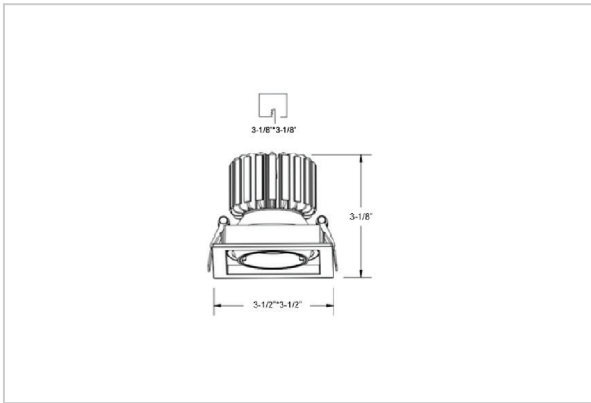

## Product Code : IK-RSCINTDL-12W-40K-WH-90C-24D

Voltage	100 - 277 V AC, 50-60 Hz
Lumen Output	1080lm
Power	12W
Efficacy	90lm/w
CCT	4000K
CRI	>90
Beam Angle	24°
Light Distribution	Medium
LED Light Source	Osram SOLERIQ S 19
Start Time	Instant
Driver	Stand Alone (included)
Operating Position	Swiveling Type, 360D
Dimming	On-Off / Triac / 0-10 V
Construction	Sqaure
Mounting Type	Recessed
Heads	Single Head
Body Material	Aluminium Die cast
Finish	White
Height	3-1/8"
Diameter	3-1/2"x3-1/2"
Cut Out	3-1/8"x3-1/8"
Optics	Darklight Technology Black, Silver
Application Area	Guest Room, Corridor, Restaurant, Meeting Room Club, Hall, Hotel Entrance

### Beam Spread (Options)

Spot 15°		Medium 24°		Flood 38°	
ft	Ø	ft	Ø	ft	Ø
3.0	0.72	3.0	1.41	3.0	2.03
9.0	2.15	9.0	4.22	9.0	6.09
15.0	3.58	15.0	7.04	15.0	10.15

Square in design, Scint LED downlight is made up of aluminum die cast with high quality powder coated luminaire housing and optimum heat sink. Available in multiple wattages and beam angle, the luminaire renders greater flexibility in its application for store lighting. Moreover, the specular darklight reflector in this store light allows outstanding visual comfort to the visitors.