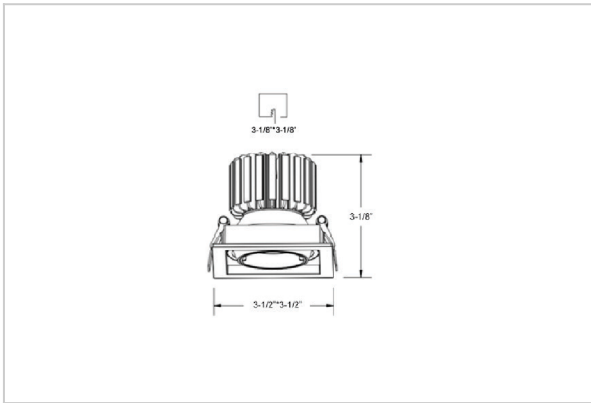

## Product Code : IK-RSCINTDL-12W-35K-WH-90C-24D

Voltage	100 - 277 V AC, 50-60 Hz
Lumen Output	1080lm
Power	12W
Efficacy	90lm/w
CCT	3500K
CRI	>90
Beam Angle	24°
Light Distribution	Medium
LED Light Source	Osram SOLERIQ S 19
Start Time	Instant
Driver	Stand Alone (included)
Operating Position	Swiveling Type, 360D
Dimming	On-Off / Triac / 0-10 V
Construction	Sqaure
Mounting Type	Recessed
Heads	Single Head
Body Material	Aluminium Die cast
Finish	White
Height	3-1/8"
Diameter	3-1/2"x3-1/2"
Cut Out	3-1/8"x3-1/8"
Optics	Darklight Technology Black, Silver
Application Area	Guest Room, Corridor, Restaurant, Meeting Room Club, Hall, Hotel Entrance

### Beam Spread (Options)

Spot 15°		Medium 24°		Flood 38°	
ft	Ø	ft	Ø	ft	Ø
3.0	0.72	3.0	1.41	3.0	2.03
9.0	2.15	9.0	4.22	9.0	6.09
15.0	3.58	15.0	7.04	15.0	10.15

Square in design, Scint LED downlight is made up of aluminum die cast with high quality powder coated luminaire housing and optimum heat sink. Available in multiple wattages and beam angle, the luminaire renders greater flexibility in its application for store lighting. Moreover, the specular darklight reflector in this store light allows outstanding visual comfort to the visitors.