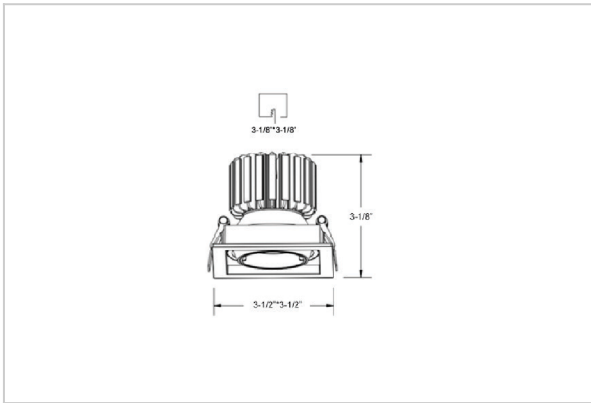

## Product Code : IK-RSCINTDL-12W-30K-WH-90C-24D

Voltage	100 - 277 V AC, 50-60 Hz
Lumen Output	1080lm
Power	12W
Efficacy	90lm/w
CCT	3000K
CRI	>90
Beam Angle	24°
Light Distribution	Medium
LED Light Source	Osram SOLERIQ S 19
Start Time	Instant
Driver	Stand Alone (included)
Operating Position	Swiveling Type, 360D
Dimming	On-Off / Triac / 0-10 V
Construction	Sqaure
Mounting Type	Recessed
Heads	Single Head
Body Material	Aluminium Die cast
Finish	White
Height	3-1/8"
Diameter	3-1/2"x3-1/2"
Cut Out	3-1/8"x3-1/8"
Optics	Darklight Technology Black, Silver
Application Area	Guest Room, Corridor, Restaurant, Meeting Room Club, Hall, Hotel Entrance

### Beam Spread (Options)

Spot 15°		Medium 24°		Flood 38°	
ft	Ø	ft	Ø	ft	Ø
3.0	0.72	3.0	1.41	3.0	2.03
9.0	2.15	9.0	4.22	9.0	6.09
15.0	3.58	15.0	7.04	15.0	10.15

Square in design, Scint LED downlight is made up of aluminum die cast with high quality powder coated luminaire housing and optimum heat sink. Available in multiple wattages and beam angle, the luminaire renders greater flexibility in its application for store lighting. Moreover, the specular darklight reflector in this store light allows outstanding visual comfort to the visitors.