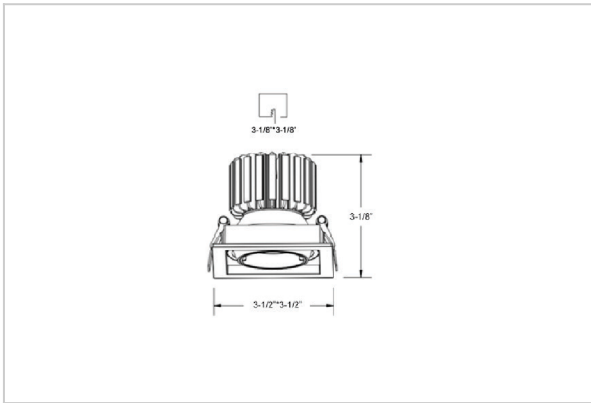

## Product Code : IK-RSCINTDL-12W-27K-WH-90C-24D

Voltage	100 - 277 V AC, 50-60 Hz
Lumen Output	1080lm
Power	12W
Efficacy	90lm/w
CCT	2700K
CRI	>90
Beam Angle	24°
Light Distribution	Medium
LED Light Source	Osram SOLERIQ S 19
Start Time	Instant
Driver	Stand Alone (included)
Operating Position	Swiveling Type, 360D
Dimming	On-Off / Triac / 0-10 V
Construction	Sqaure
Mounting Type	Recessed
Heads	Single Head
Body Material	Aluminium Die cast
Finish	White
Height	3-1/8"
Diameter	3-1/2"x3-1/2"
Cut Out	3-1/8"x3-1/8"
Optics	Darklight Technology Black, Silver
Application Area	Guest Room, Corridor, Restaurant, Meeting Room Club, Hall, Hotel Entrance

### Beam Spread (Options)

Spot	15°		Medium 24°		Flood 38°	
	ft	Ø	ft	Ø	ft	Ø
3.0	0.72	3.0	1.41	3.0	2.03	
9.0	2.15	9.0	4.22	9.0	6.09	
15.0	3.58	15.0	7.04	15.0	10.15	

Square in design, Scint LED downlight is made up of aluminum die cast with high quality powder coated luminaire housing and optimum heat sink. Available in multiple wattages and beam angle, the luminaire renders greater flexibility in its application for store lighting. Moreover, the specular darklight reflector in this store light allows outstanding visual comfort to the visitors.