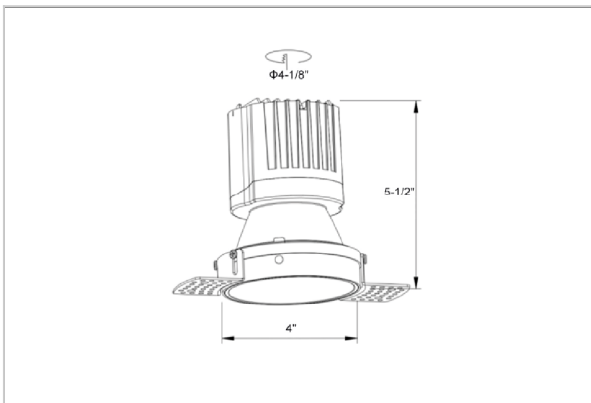

Olivio Down Lights

ITEM SKU#: 662187499666

Product Code : IK-ROLIVIODL-50W-35K-WH-90C-15D

Voltage	100 - 277 V AC, 50-60 Hz
Lumen Output	4502.5lm
Power	50W
Efficacy	140lm/w
CCT	3500K
CRI	>90
Beam Angle	15°
Light Distribution	Spot
LED Type	COB
LED Light Source	Osram SOLERIQ S 19
Start Time	Instant
Driver	Stand Alone (included)
Operating Position	Non - Swiveling Type
Dimming	On-Off / Triac / 0-10 V
Construction	Round
Mounting Type	Recessed
Heads	Single Head
Body Material	Aluminium Die cast
Finish	White
Height	6-5/8"
Diameter	6-1/2"
Cut Out	3"
Optics	Darklight Technology Black, Silver
Application Area	Guest Room, Corridor, Restaurant, Meeting Room Club, Hall, Hotel Entrance

Beam Spread (Options)

Spot 15°		Medium 24°		Flood 38°		Wide Flood 60°	
ft	Ø	ft	Ø	ft	Ø	ft	Ø
3.0	0.72	3.0	1.41	3.0	2.03	3.0	3.15
9.0	2.15	9.0	4.22	9.0	6.09	9.0	9.45
15.0	3.58	15.0	7.04	15.0	10.15	15.0	15.75