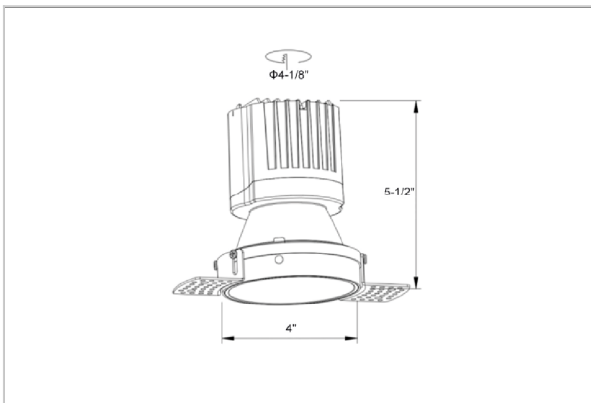

Olivio Down Lights

ITEM SKU#: 662187499642

Product Code : IK-ROLIVIODL-50W-27K-WH-90C-15D

| | |
|--------------------|---|
| Voltage | 100 - 277 V AC, 50-60 Hz |
| Lumen Output | 4083.9lm |
| Power | 50W |
| Efficacy | 140lm/w |
| CCT | 2700K |
| CRI | >90 |
| Beam Angle | 15° |
| Light Distribution | Spot |
| LED Type | COB |
| LED Light Source | Osram SOLERIQ S 19 |
| Start Time | Instant |
| Driver | Stand Alone (included) |
| Operating Position | Non - Swiveling Type |
| Dimming | On-Off / Triac / 0-10 V |
| Construction | Round |
| Mounting Type | Recessed |
| Heads | Single Head |
| Body Material | Aluminium Die cast |
| Finish | White |
| Height | 6-5/8" |
| Diameter | 6-1/2" |
| Cut Out | 3" |
| Optics | Darklight Technology Black, Silver |
| Application Area | Guest Room, Corridor, Restaurant, Meeting Room Club, Hall, Hotel Entrance |

Beam Spread (Options)

| Spot 15° | | Medium 24° | | Flood 38° | | Wide Flood 60° | |
|----------|------|------------|------|-----------|-------|----------------|-------|
| ft | Ø | ft | Ø | ft | Ø | ft | Ø |
| 3.0 | 0.72 | 3.0 | 1.41 | 3.0 | 2.03 | 3.0 | 3.15 |
| 9.0 | 2.15 | 9.0 | 4.22 | 9.0 | 6.09 | 9.0 | 9.45 |
| 15.0 | 3.58 | 15.0 | 7.04 | 15.0 | 10.15 | 15.0 | 15.75 |