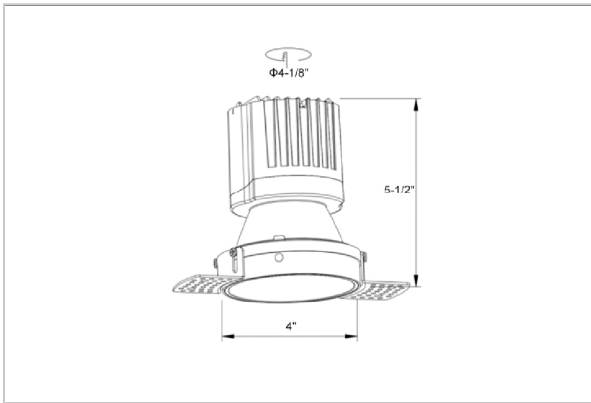

Olivio Down Lights

ITEM SKU#: 662187499567

Product Code : IK-ROLIVIODL-30W-27K-WH-90C-38D

Voltage	100 - 277 V AC, 50-60 Hz
Lumen Output	2481.33lm
Power	30W
Efficacy	140lm/w
CCT	2700K
CRI	>90
Beam Angle	38°
Light Distribution	Flood
LED Type	COB
LED Light Source	Osram SOLERIQ S 19
Start Time	Instant
Driver	Stand Alone (included)
Operating Position	Non - Swiveling Type
Dimming	On-Off / Triac / 0-10 V
Construction	Round
Mounting Type	Recessed
Heads	Single Head
Body Material	Aluminium Die cast
Finish	White
Height	5-5/8"
Diameter	6-1/2"
Cut Out	3"
Optics	Darklight Technology Black, Silver
Application Area	Guest Room, Corridor, Restaurant, Meeting Room Club, Hall, Hotel Entrance

Beam Spread (Options)

Spot 15°		Medium 24°		Flood 38°		Wide Flood 60°	
ft	Ø	ft	Ø	ft	Ø	ft	Ø
3.0	0.72	3.0	1.41	3.0	2.03	3.0	3.15
9.0	2.15	9.0	4.22	9.0	6.09	9.0	9.45
15.0	3.58	15.0	7.04	15.0	10.15	15.0	15.75